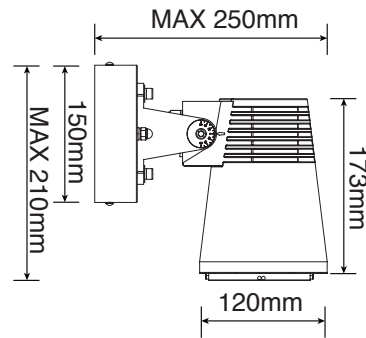

BONDI 25W

FEATURES

- Adjustable exterior spotlight IP65, IK05
- Die-cast aluminum body for optimum passive cooling
- Integrated Non-Dim 240v driver
- Adjustable tilt 90° and rotation +30° to -30°
- Ideal for commercial/residential applications

COLOUR

■ Black -2

CODE	COLOUR TEMP	WATTAGE	LUMENS	BEAM ANGLE	DIMENSIONS
BON22	3000K	25W	2000LM	38°	H210mm W170mm E250mm