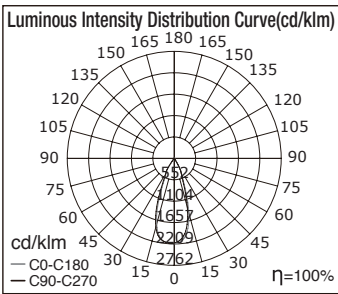

COLOUR

■ Black -2

CODE	COLOUR TEMP	WATTAGE	LUMENS	BEAM ANGLE	DIMENSIONS
BON22	3000K	25W	2000LM	38°	H210mm W170mm E250mm