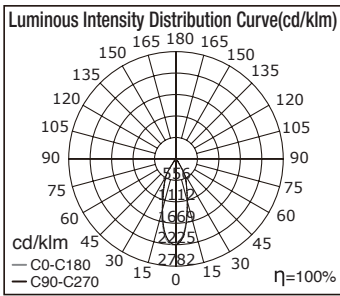

## FEATURES

- Adjustable exterior spotlight IP65, IK05
- Die-cast aluminum body for optimum passive cooling
- Integrated Non-Dim 240v driver
- Adjustable tilt 90° and rotation +30° to -30°
- Ideal for commercial/residential applications

## COLOUR

■ Black -2

CODE	COLOUR TEMP	WATTAGE	LUMENS	BEAM ANGLE	DIMENSIONS
BON12	3000K	18W	1200LM	32°	H135mm W125mm E165mm