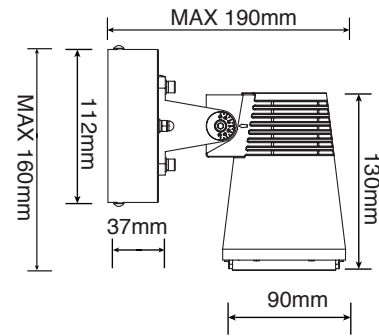

## FEATURES

- Adjustable exterior spotlight IP65, IK05
- Die-cast aluminum body for optimum passive cooling
- Integrated Non-Dim 240v driver
- Adjustable tilt 90° and rotation +30° to -30°
- Ideal for commercial/residential applications

## COLOUR

■ Black -2

CODE	COLOUR TEMP	WATTAGE	LUMENS	BEAM ANGLE	DIMENSIONS
BON12	3000K	18W	1200LM	32°	H135mm W125mm E165mm