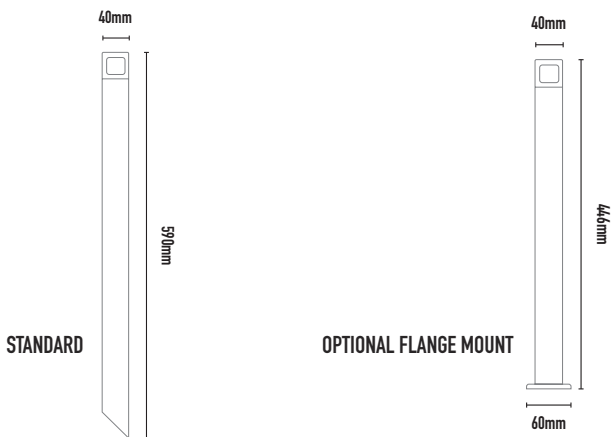

CUBE BOLLARD CLOAK

FEATURES

- Exterior square bollard IP66
- Powdercoat aluminum construction
- Replaceable LED board
- Acrylic lens with lifetime warranty
- Set in concrete in the ground or specify with flange mount option, which bolts into concrete, tiling or wooden deck
- Ideal for illuminating walkways and pathways

COLOUR

- Black -2
- White -3
- Silver -6

DRIVER OPTIONS - SPECIFY

- Constant current
- Remote driver
- LCM60 700mA
- LCM60 700mA (EN) IP66
- Runs up to 16 fittings in series

CODE	COLOUR	WATTAGE	LAMP TYPE	DIMENSIONS
HZCBOLCL4LS	Black	1-2W	LED 120 lumen at 700mA	590mm length x 40mm diameter