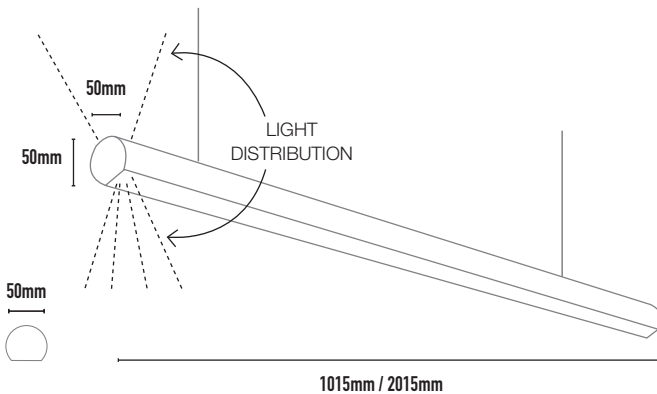

Constant voltage DSI/DALI

Switch dim dimming range 1-100%

CODE	WATTAGE	LUMENS	COLOUR TEMP	DIMENSIONS
PHU10153	46W	4446lm	3000K	1015mm x 50mm x 50mm - 3000mm drop (max)
PHU10154	40.6W	4392lm	4000K	1015mm x 50mm x 50mm - 3000mm drop (max)
PHU20153	99W	9386lm	3000K	2015mm x 50mm x 50mm - 3000mm drop (max)
PHU20154	86W	9272lm	4000K	2015mm x 50mm x 50mm - 3000mm drop (max)