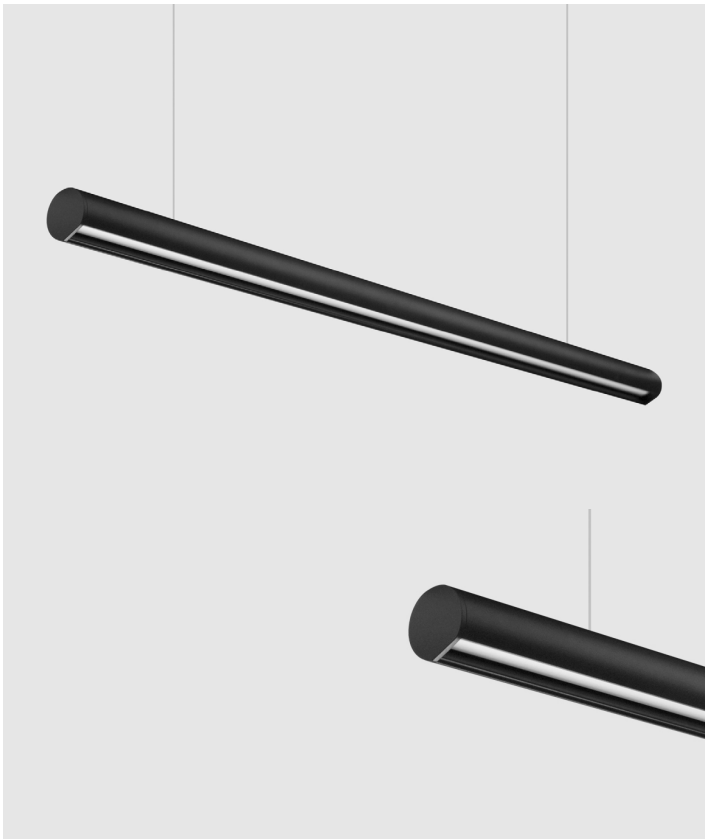

PHOEBE LED PENDANT

UP & DOWN

FEATURES

- Australian designed & manufactured
- Linear LED pendant lighting system
- Available in various colour temperatures
- Remote 24V constant voltage dimmable driver (HLG24-040 / HLG24-080)
- No external power cable required (low voltage power runs down suspension wires)
- Note 2-3m length requires separate power cable.
- Ideal for residential, hospitality and commercial applications
- Custom lengths available on request

COLOUR

- Black -2
- White -3
- Silver -6

DRIVER OPTIONS - SPECIFY

Non-dimmable driver LCU-100/24v constant voltage -100w

Dimmable driver HLG-24v constant voltage -120w (dimmable with a potentiometer)

DALI dimmable driver LCA-10024vDC - 100w 24V

Constant voltage DSI/DALI

Switch dim dimming range 1-100%

CODE	WATTAGE	LUMENS	COLOUR TEMP	DIMENSIONS
PHU10153	46W	4446lm	3000K	1015mm x 50mm x 50mm - 3000mm drop (max)
PHU10154	40.6W	4392lm	4000K	1015mm x 50mm x 50mm - 3000mm drop (max)
PHU20153	99W	9386lm	3000K	2015mm x 50mm x 50mm - 3000mm drop (max)
PHU20154	86W	9272lm	4000K	2015mm x 50mm x 50mm - 3000mm drop (max)