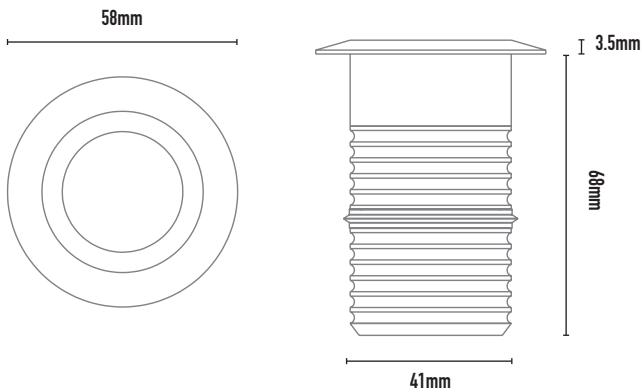

## FEATURES

- The Wall Washer features a precision rectangular wall-washing optic with excellent vertical beam uniformity. The asymmetrically tilted beam ensures uniform illumination on vertical surfaces.
- Replaceable LED boards
- 50mm diameter mounting canister available

## DRIVER OPTIONS - SPECIFY

Constant current  
Remote driver  
LCM60 700mA  
LCM60 700mA (EN) IP66  
Built-in step down mA 350, 500 and 700  
Runs up to 16 fittings in series

CODE	COLOUR	WATTAGE	LAMP TYPE	DIMENSIONS
HZM2WWR	Black	2W	LED 160 LUMENS 3000K	71.5mm x 41mm x 58mm diameter front