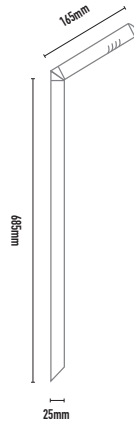

WALKWAY LITE

FEATURES

- Exterior copper bollard with a solid brass elbow IP44
- Remote 12V driver
- In-ground or Wall Mount Transformer (not included)
- Ideal for illuminating walkways and pathways
- Serviceable LED

COLOUR

 Copper -0

DRIVER OPTIONS - SPECIFY

12V remote driver IP67	50VA, 100VA, 200VA, 300VA 400VA
Lamp	G4 LED
Accessories	Cable Joint Kit, Clear Lens & Flange Mount

CODE	COLOUR	WATTAGE	LAMP TYPE	DIMENSIONS
HZWWLD7	Copper	1-5W	G4 LED 120lm, 3000K	685mm length x 165mm x 25mm diameter