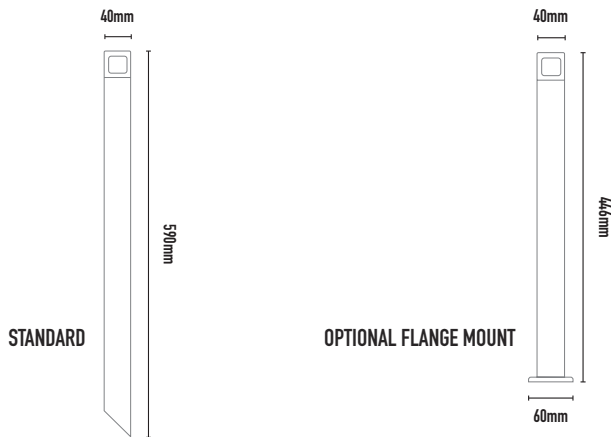

CUBE BOLLARD QUARTZ

FEATURES

- Exterior square bollard IP66
- Powdercoat aluminum construction
- Replaceable LED board
- Acrylic lens with lifetime warranty.
- Set in concrete in the ground or specify with flange mount option, which bolts into concrete, tiling or wooden deck.
- Ideal for illuminating walkways and pathways

COLOUR

- Black -2
- White -3
- Silver -6

DRIVER OPTIONS - SPECIFY

Constant current
Remote driver
LCM60 700mA
LCM60 700mA (EN) IP66
Runs up to 16 fittings in series

CODE	COLOUR	WATTAGE	LAMP TYPE	DIMENSIONS
HZCBOLQZLS	Black	1-2W	LED 120 lumens at 700mA, 3000K	590mm length x 40mm diameter