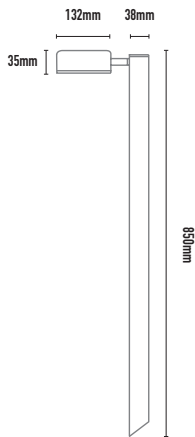

BORDER LITE

FEATURES

- Exterior bollard IP66
- Powdercoat aluminum construction
- Replaceable LED board
- Lens with lifetime warranty
- Set in concrete in the ground or specify with flange mount option, which bolts into concrete, tiling or wooden deck
- Ideal for illuminating walkways and pathways
- Serviceable LED

COLOUR

- Black -2
- White -3
- Silver -6

DRIVER OPTIONS - SPECIFY

12V remote driver IP67	50VA, 100VA, 200VA, 300VA 400VA
Lamp	G4 LED
Accessories	Cable Joint Kit, Clear Lens & Flange Mount

CODE	COLOUR	WATTAGE	LAMP TYPE	DIMENSIONS
HZBLLD7	Black	1-2W	LED 120lm, 3000K or 4000K	850mm x 38mm (lamp holder 132mm x 35mm)