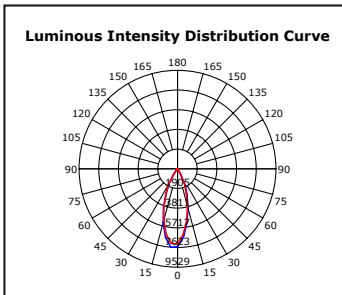

GILL CIRCUIT 43.2W

FEATURES

- Compact interior accent track spot light
- Die-cast aluminum body for optimum passive cooling
- Integrated 240v non-dim Philips driver
- Adjustable 180° tilt, 355° rotation
- Suitable for mains track 1C or 3C or with a variety of surface mounted options
- Ideal for commercial/retail/showroom/supermarket applications

COLOUR

- Black -2
- White -3

CODE	COLOUR	COLOUR TEMP	WATTAGE	LUMENS	BEAM ANGLE	CRI	DIMENSIONS
157002	Black	3000K	43.2W	3200LM	36°	80	Length 175mm x width: 150mm x height 205mm
157005	White	3000K	43.2W	3200LM	36°	80	Length 175mm x width: 150mm x height 205mm