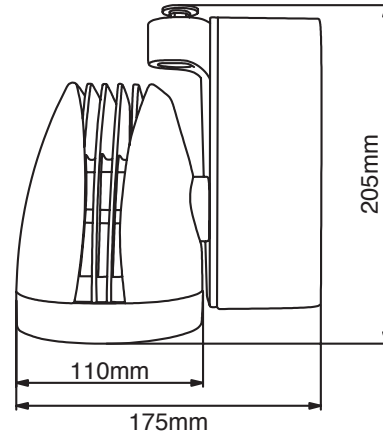

GILL CIRCUIT 43.2W

FEATURES

- Compact interior accent track spot light
- Die-cast aluminum body for optimum passive cooling
- Integrated 240v non-dim Philips driver
- Adjustable 180° tilt, 355° rotation
- Suitable for mains track 1C or 3C or with a variety of surface mounted options
- Ideal for commercial/retail/showroom/supermarket applications

COLOUR

- Black -2
- White -3

CODE	COLOUR	COLOUR TEMP	WATTAGE	LUMENS	BEAM ANGLE	CRI	DIMENSIONS
157002	Black	3000K	43.2W	3200LM	36°	80	Length 175mm x width: 150mm x height 205mm
157005	White	3000K	43.2W	3200LM	36°	80	Length 175mm x width: 150mm x height 205mm