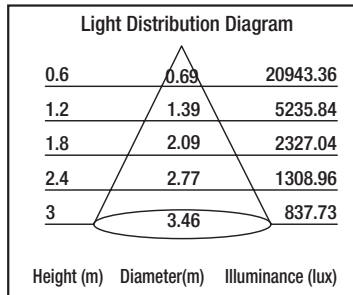

GILL CIRCUIT 43.2W

FEATURES

- Compact interior accent track spot light
- Die-cast aluminum body for optimum passive cooling
- Integrated 240v non-dim Philips driver
- Adjustable 180° tilt, 355° rotation
- Suitable for mains track 1C or 3C or with a variety of surface mounted options
- Ideal for commercial/retail/showroom/supermarket applications

COLOUR

- Black -2
- White -3

CODE	COLOUR	COLOUR TEMP	WATTAGE	LUMENS	BEAM ANGLE	CRI	DIMENSIONS
157002	Black	3000K	43.2W	3200LM	36°	80	Length 175mm x width: 150mm x height 205mm
157005	White	3000K	43.2W	3200LM	36°	80	Length 175mm x width: 150mm x height 205mm