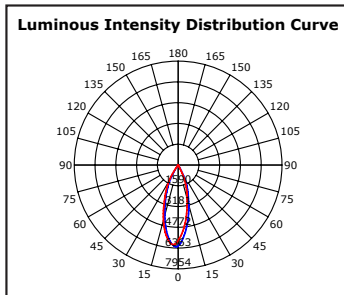

GILL CIRCUIT 32.3W

FEATURES

- Compact interior accent track spot light
- Die-cast aluminum body for optimum passive cooling
- Integrated 240v non-dim Philips driver
- Adjustable 180° tilt, 355° rotation
- Suitable for mains track 1C or 3C or with a variety of surface mounted options
- Ideal for commercial/retail/showroom/supermarket applications

COLOUR

- Black -2
- White -3

CODE	COLOUR	COLOUR TEMP	WATTAGE	LUMENS	BEAM ANGLE	CRI	DIMENSIONS
157001	Black	3000K	32.3W	2500LM	36°	80	Length165mm x width:130mm x height 175mm
157004	White	3000K	32.3W	2500LM	36°	80	Length165mm x width:130mm x height 175mm