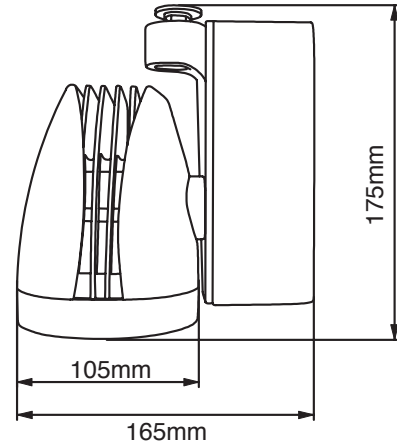

GILL CIRCUIT 32.3W

FEATURES

- Compact interior accent track spot light
- Die-cast aluminum body for optimum passive cooling
- Integrated 240v non-dim Philips driver
- Adjustable 180° tilt, 355° rotation
- Suitable for mains track 1C or 3C or with a variety of surface mounted options
- Ideal for commercial/retail/showroom/supermarket applications

COLOUR

- Black -2
- White -3

CODE	COLOUR	COLOUR TEMP	WATTAGE	LUMENS	BEAM ANGLE	CRI	DIMENSIONS
157001	Black	3000K	32.3W	2500LM	36°	80	Length165mm x width:130mm x height 175mm
157004	White	3000K	32.3W	2500LM	36°	80	Length165mm x width:130mm x height 175mm