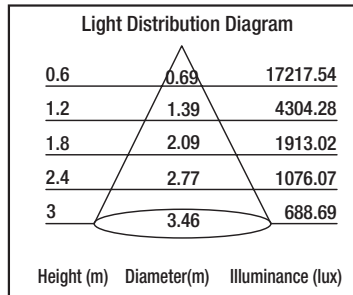

GILL CIRCUIT 32.3W

FEATURES

- Compact interior accent track spot light
- Die-cast aluminum body for optimum passive cooling
- Integrated 240v non-dim Philips driver
- Adjustable 180° tilt, 355° rotation
- Suitable for mains track 1C or 3C or with a variety of surface mounted options
- Ideal for commercial/retail/showroom/supermarket applications

COLOUR

- Black -2
- White -3

CODE	COLOUR	COLOUR TEMP	WATTAGE	LUMENS	BEAM ANGLE	CRI	DIMENSIONS
157001	Black	3000K	32.3W	2500LM	36°	80	Length165mm x width:130mm x height 175mm
157004	White	3000K	32.3W	2500LM	36°	80	Length165mm x width:130mm x height 175mm