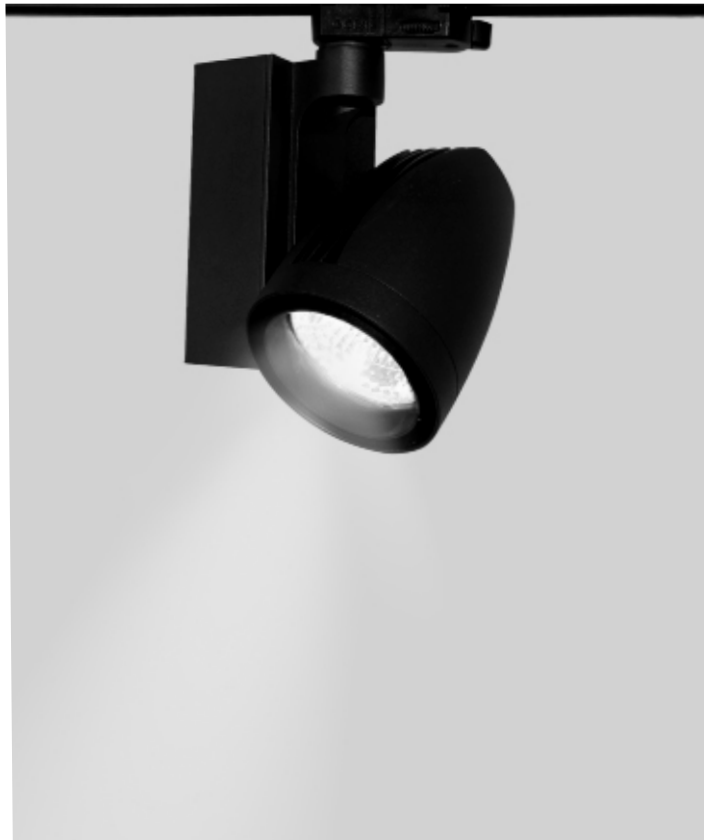

GILL CIRCUIT 22.3W

FEATURES

- Compact interior accent track spot light
- Die-cast aluminum body for optimum passive cooling
- Integrated 240v non-dim Philips driver
- Adjustable 180° tilt, 355° rotation
- Suitable for mains track 1C or 3C or with a variety of surface mounted options
- Ideal for commercial/retail/showroom/supermarket applications

COLOUR

- Black -2
- White -3

CODE	COLOUR	COLOUR TEMP	WATTAGE	LUMENS	BEAM ANGLE	CRI	DIMENSIONS
157000	Black	3000K	22.3W	1500LM	36°	80	Length135mm x width:110mm x height 150mm
157003	White	3000K	22.3W	1500LM	36°	80	Length135mm x width:110mm x height 150mm