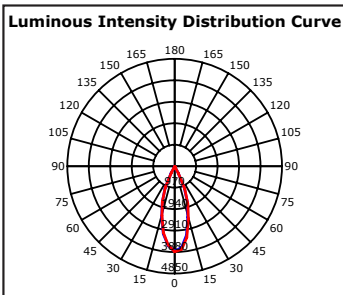

GILL CIRCUIT 22.3W

FEATURES

- Compact interior accent track spot light
- Die-cast aluminum body for optimum passive cooling
- Integrated 240v non-dim Philips driver
- Adjustable 180° tilt, 355° rotation
- Suitable for mains track 1C or 3C or with a variety of surface mounted options
- Ideal for commercial/retail/showroom/supermarket applications

COLOUR

- Black -2
- White -3

CODE	COLOUR	COLOUR TEMP	WATTAGE	LUMENS	BEAM ANGLE	CRI	DIMENSIONS
157000	Black	3000K	22.3W	1500LM	36°	80	Length135mm x width:110mm x height 150mm
157003	White	3000K	22.3W	1500LM	36°	80	Length135mm x width:110mm x height 150mm