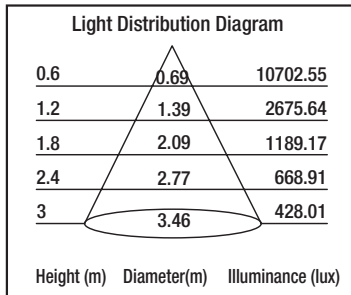

GILL CIRCUIT 22.3W

FEATURES

- Compact interior accent track spot light
- Die-cast aluminum body for optimum passive cooling
- Integrated 240v non-dim Philips driver
- Adjustable 180° tilt, 355° rotation
- Suitable for mains track 1C or 3C or with a variety of surface mounted options
- Ideal for commercial/retail/showroom/supermarket applications

COLOUR

- Black -2
- White -3

CODE	COLOUR	COLOUR TEMP	WATTAGE	LUMENS	BEAM ANGLE	CRI	DIMENSIONS
157000	Black	3000K	22.3W	1500LM	36°	80	Length135mm x width:110mm x height 150mm
157003	White	3000K	22.3W	1500LM	36°	80	Length135mm x width:110mm x height 150mm