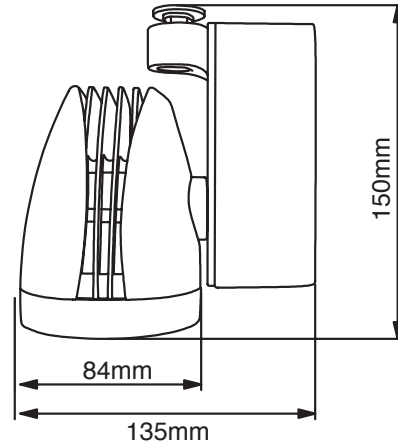

GILL CIRCUIT 22.3W

FEATURES

- Compact interior accent track spot light
- Die-cast aluminum body for optimum passive cooling
- Integrated 240v non-dim Philips driver
- Adjustable 180° tilt, 355° rotation
- Suitable for mains track 1C or 3C or with a variety of surface mounted options
- Ideal for commercial/retail/showroom/supermarket applications

COLOUR

- Black -2
- White -3

CODE	COLOUR	COLOUR TEMP	WATTAGE	LUMENS	BEAM ANGLE	CRI	DIMENSIONS
157000	Black	3000K	22.3W	1500LM	36°	80	Length135mm x width:110mm x height 150mm
157003	White	3000K	22.3W	1500LM	36°	80	Length135mm x width:110mm x height 150mm