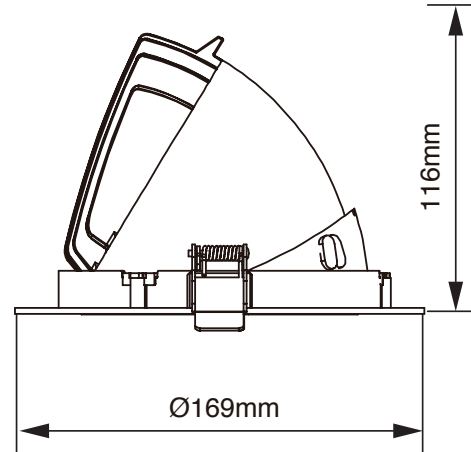

## FEATURES

- Architectural Design
- Ideal for commercial applications
- Optimal anti-glare design
- Adjustable 48° in 355° directions
- Remote Phillips driver complete with flex & plug
- CA 90
- IES files available

## COLOUR

White -3

**Light Distribution Diagram**

Height (m)	Diameter(m)	Illuminance (lux)
0.6	0.84	15476.58
1.2	1.68	3869.15
1.8	2.52	1719.62
2.4	3.36	967.29
3	4.20	619.06

CODE	COLOUR	COLOUR TEMP	WATTAGE	LUMENS	BEAM ANGLE	CRI	DIMENSIONS
177046	White	3000K	30W	2500LM	36°	80	Height 116mm MAX Diameter 169mm Cutout 152mm