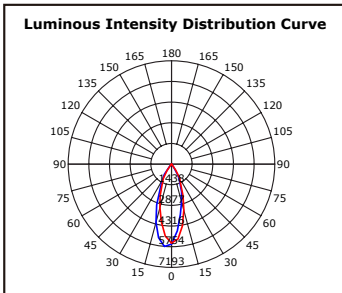

# CENTRO 30W LED

## COLOUR

White -3

**Light Distribution Diagram**

Height (m)	Diameter(m)	Illuminance (lux)
0.6	0.84	15476.58
1.2	1.68	3869.15
1.8	2.52	1719.62
2.4	3.36	967.29
3	4.20	619.06

CODE	COLOUR	COLOUR TEMP	WATTAGE	LUMENS	BEAM ANGLE	CRI	DIMENSIONS
177046	White	3000K	30W	2500LM	36°	80	Height 116mm MAX Diameter 169mm Cutout 152mm