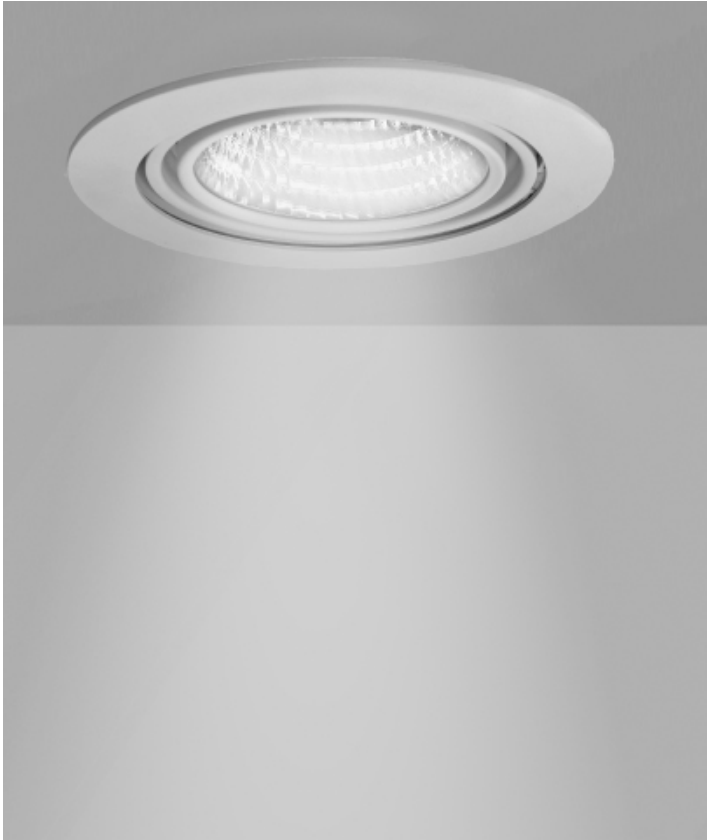

# CENTRO 30W LED

## FEATURES

- Architectural Design
- Ideal for commercial applications
- Optimal anti-glare design
- Adjustable 48° in 355° directions
- Remote Phillips driver complete with flex & plug
- CA 90
- IES files available

## COLOUR

White -3

**Light Distribution Diagram**

Height (m)	Diameter(m)	Illuminance (lux)
0.6	0.84	15476.58
1.2	1.68	3869.15
1.8	2.52	1719.62
2.4	3.36	967.29
3	4.20	619.06

CODE	COLOUR	COLOUR TEMP	WATTAGE	LUMENS	BEAM ANGLE	CRI	DIMENSIONS
177046	White	3000K	30W	2500LM	36°	80	Height 116mm MAX Diameter 169mm Cutout 152mm