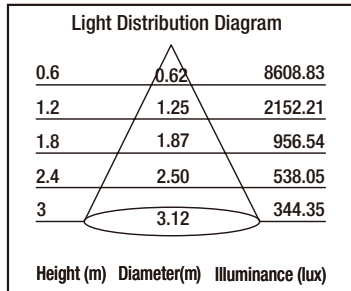

CENTRO 15W LED

FEATURES

- Architectural Design
- Ideal for commercial applications
- Optimal anti-glare design
- Adjustable 48° in 355° directions
- Remote Phillips driver complete with flex & plug
- CA 90
- IES files available

COLOUR

White -3

CODE	COLOUR	COLOUR TEMP	WATTAGE	LUMENS	BEAM ANGLE	CRI	DIMENSIONS
177045	White	3000K	15W	1200LM	32°	80	Height 84mm MAX Diameter 110mm Cutout 102mm