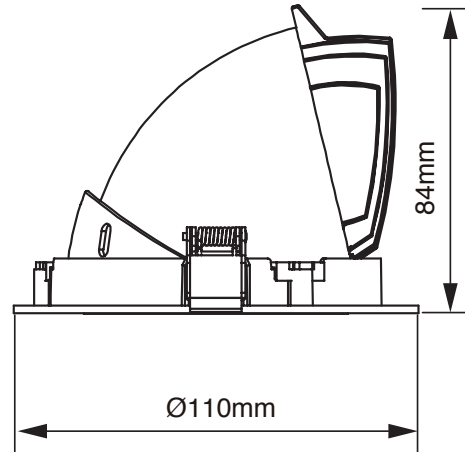

CENTRO 15W LED

FEATURES

- Architectural Design
- Ideal for commercial applications
- Optimal anti-glare design
- Adjustable 48° in 355° directions
- Remote Phillips driver complete with flex & plug
- CA 90
- IES files available

COLOUR

White -3

CODE	COLOUR	COLOUR TEMP	WATTAGE	LUMENS	BEAM ANGLE	CRI	DIMENSIONS
177045	White	3000K	15W	1200LM	32°	80	Height 84mm MAX Diameter 110mm Cutout 102mm