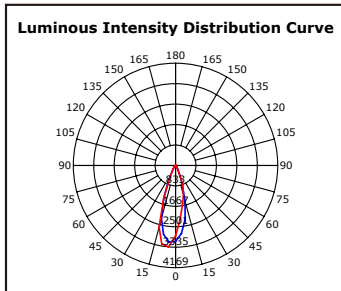

CENTRO 15W LED

FEATURES

- Architectural Design
- Ideal for commercial applications
- Optimal anti-glare design
- Adjustable 48° in 355° directions
- Remote Phillips driver complete with flex & plug
- CA 90
- IES files available

COLOUR

White -3

CODE	COLOUR	COLOUR TEMP	WATTAGE	LUMENS	BEAM ANGLE	CRI	DIMENSIONS
177045	White	3000K	15W	1200LM	32°	80	Height 84mm MAX Diameter 110mm Cutout 102mm