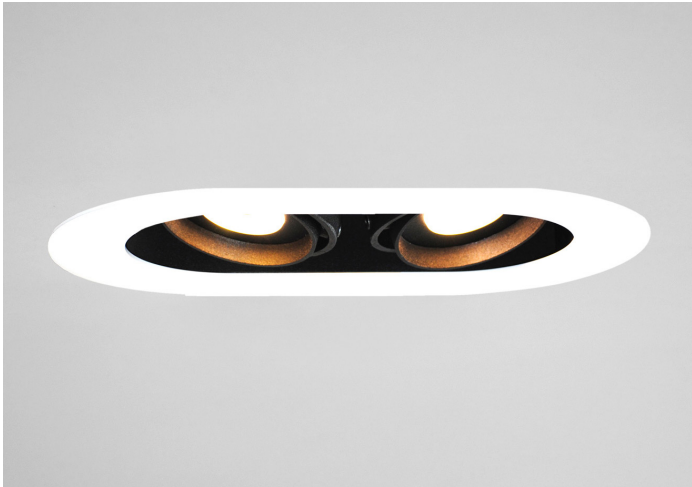

TRAK GU10

- FEATURES:**
- Australian designed & manufactured architectural recessed low glare accent downlight
 - LED lamp / PAR16 LED GU10 240V, offers various lamp options
 - 359° rotation, 45° tilt adjustment
 - Lumen options up to 750lm
 - No remote driver required
 - Dimmable
 - COB / 12V MR16 versions available
 - Serviceable IP20 downlight
- Ideal for residential / hospitality / gallery / museum & commercial applications
 - IES files available on request

TRIM COLOURS:

	Black	-2	Inner standard as Black
	White	-3	
	White	-3-3	
	Silver	-6	
	Custom	-5	

35 DEGREE

CODE	LAMP TYPE	WATTAGE	LUMENS	COLOUR TEMP	BEAM ANGLE	DIMENSIONS
TRK11	PAR16	1x 8.5W	660/700/750	2700K/3000K/4000K	35°	UNO 165mm diameter cutout - 150mm diameter
TRK12	PAR16	2x 8.5W	660/700/750	2700K/3000K/4000K	35°	DUO 165mm x 265mm cutout - 115mm x 210mm
TRK13	PAR16	3x 8.5W	660/700/750	2700K/3000K/4000K	35°	TRIO 165mm x 370mm cutout - 115mm x 310mm