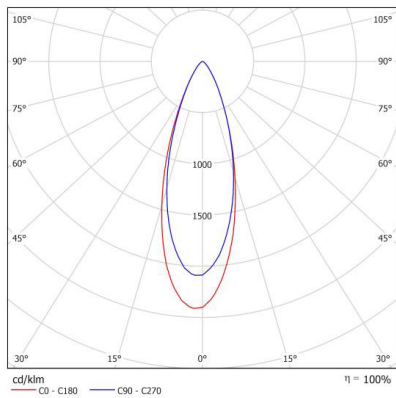

TRIM COLOURS:

	Black	-2	Inner standard as Black
	White	-3	
	White	-3-3	
	Silver	-6	
	Custom	-5	

35 DEGREE

CODE	LAMP TYPE	WATTAGE	LUMENS	COLOUR TEMP	BEAM ANGLE	DIMENSIONS
TRK11	PAR16	1x 8.5W	660/700/750	2700K/3000K/4000K	35°	UNO 165mm diameter cutout - 150mm diameter
TRK12	PAR16	2x 8.5W	660/700/750	2700K/3000K/4000K	35°	DUO 165mm x 265mm cutout - 115mm x 210mm
TRK13	PAR16	3x 8.5W	660/700/750	2700K/3000K/4000K	35°	TRIO 165mm x 370mm cutout - 115mm x 310mm