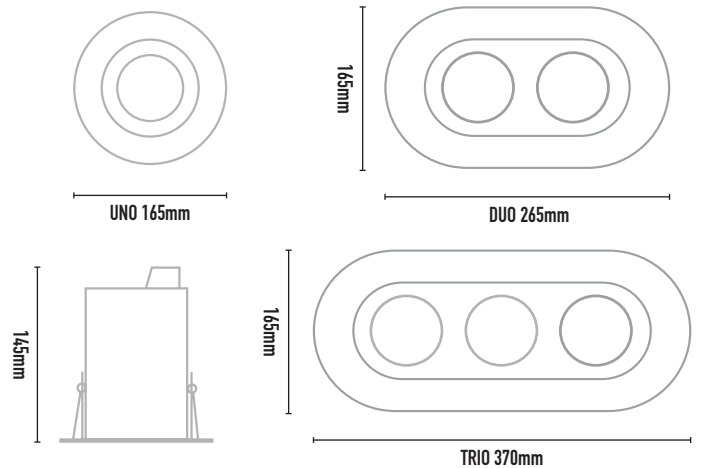

TRAK GU10

- FEATURES:**
- Australian designed & manufactured architectural recessed low glare accent downlight
 - LED lamp / PAR16 LED GU10 240V, offers various lamp options
 - 359° rotation, 45° tilt adjustment
 - Lumen options up to 750lm
 - No remote driver required
 - Dimmable
 - COB / 12V MR16 versions available
 - Serviceable IP20 downlight
- Ideal for residential / hospitality / gallery / museum & commercial applications
 - IES files available on request

TRIM COLOURS:

	Black	-2	Inner standard as Black
	White	-3	
	White	-3-3	
	Silver	-6	
	Custom	-5	

35 DEGREE

CODE	LAMP TYPE	WATTAGE	LUMENS	COLOUR TEMP	BEAM ANGLE	DIMENSIONS
TRK11	PAR16	1x 8.5W	660/700/750	2700K/3000K/4000K	35°	UNO 165mm diameter cutout - 150mm diameter
TRK12	PAR16	2x 8.5W	660/700/750	2700K/3000K/4000K	35°	DUO 165mm x 265mm cutout - 115mm x 210mm
TRK13	PAR16	3x 8.5W	660/700/750	2700K/3000K/4000K	35°	TRIO 165mm x 370mm cutout - 115mm x 310mm