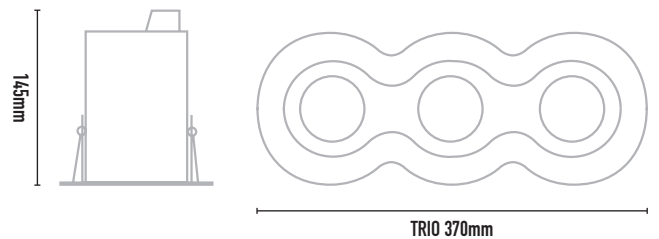

CLOUD GU10

- FEATURES:**
- Australian designed & manufactured architectural recessed low glare accent downlight
 - LED lamp / PAR16 LED GU10 240V, offers various lamp options
 - 359° rotation, 45° tilt adjustment
 - Lumen options up to 750lm
 - No remote driver required
 - Dimmable
 - COB / 12V MR16 versions available
 - Serviceable IP20 downlight
- Ideal for residential / hospitality / gallery / museum & commercial applications
 - IES files available on request

TRIM COLOURS:

	Black	-2	Inner standard as Black
	White	-3	
	White	-3-3	
	Silver	-6	
	Custom	-5	

35 DEGREE

CODE	LAMP TYPE	WATTAGE	LUMENS	COLOUR TEMP	BEAM ANGLE	DIMENSIONS
CLD11	PAR16	1x 8.5W	660/700/750	2700K/3000K/4000K	35°	UNO 165mm diameter cutout - 150mm diameter
CLD12	PAR16	2x 8.5W	660/700/750	2700K/3000K/4000K	35°	DUO 165mm x 265mm cutout - 115mm x 210mm
CLD13	PAR16	3x 8.5W	660/700/750	2700K/3000K/4000K	35°	TRIO 165mm x 370mm cutout - 115mm x 310mm