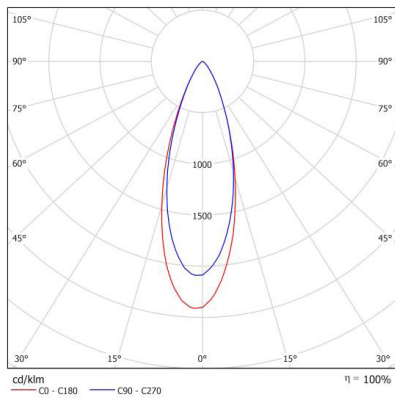

CLOUD GU10

- FEATURES:**
- Australian designed & manufactured architectural recessed low glare accent downlight
 - LED lamp / PAR16 LED GU10 240V, offers various lamp options
 - 359° rotation, 45° tilt adjustment
 - Lumen options up to 750lm
 - No remote driver required
 - Dimmable
 - COB / 12V MR16 versions available
 - Serviceable IP20 downlight
- Ideal for residential / hospitality / gallery / museum & commercial applications
 - IES files available on request

TRIM COLOURS:

	Black	-2	Inner standard as Black
	White	-3	
	White	-3-3	
	Silver	-6	
	Custom	-5	

35 DEGREE

CODE	LAMP TYPE	WATTAGE	LUMENS	COLOUR TEMP	BEAM ANGLE	DIMENSIONS
CLD11	PAR16	1x 8.5W	660/700/750	2700K/3000K/4000K	35°	UNO 165mm diameter cutout - 150mm diameter
CLD12	PAR16	2x 8.5W	660/700/750	2700K/3000K/4000K	35°	DUO 165mm x 265mm cutout - 115mm x 210mm
CLD13	PAR16	3x 8.5W	660/700/750	2700K/3000K/4000K	35°	TRIO 165mm x 370mm cutout - 115mm x 310mm