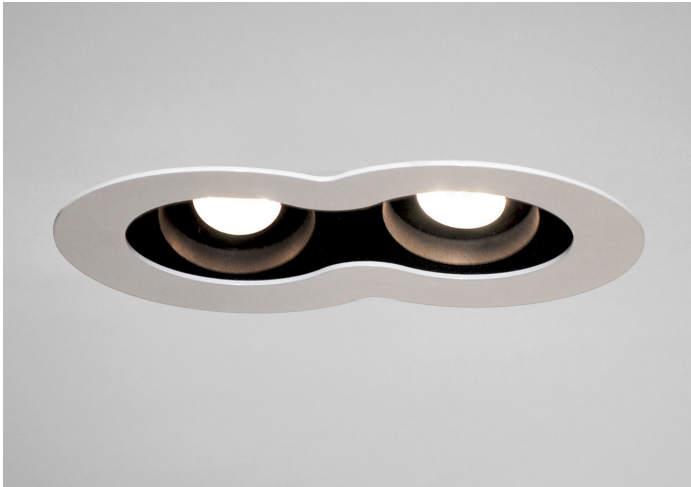

CLOUD GU10

- FEATURES:**
- Australian designed & manufactured architectural recessed low glare accent downlight
 - LED lamp / PAR16 LED GU10 240V, offers various lamp options
 - 359° rotation, 45° tilt adjustment
 - Lumen options up to 750lm
 - No remote driver required
 - Dimmable
 - COB / 12V MR16 versions available
 - Serviceable IP20 downlight
- Ideal for residential / hospitality / gallery / museum & commercial applications
 - IES files available on request

TRIM COLOURS:

	Black	-2	Inner standard as Black
	White	-3	
	White	-3-3	
	Silver	-6	
	Custom	-5	

35 DEGREE

CODE	LAMP TYPE	WATTAGE	LUMENS	COLOUR TEMP	BEAM ANGLE	DIMENSIONS
CLD11	PAR16	1x 8.5W	660/700/750	2700K/3000K/4000K	35°	UNO 165mm diameter cutout - 150mm diameter
CLD12	PAR16	2x 8.5W	660/700/750	2700K/3000K/4000K	35°	DUO 165mm x 265mm cutout - 115mm x 210mm
CLD13	PAR16	3x 8.5W	660/700/750	2700K/3000K/4000K	35°	TRIO 165mm x 370mm cutout - 115mm x 310mm