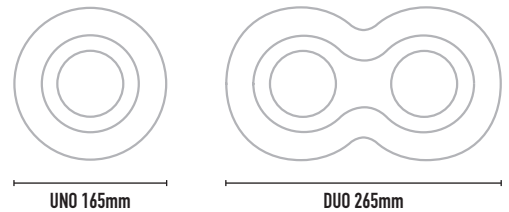

CLOUD GU10

- FEATURES:**
- Australian designed & manufactured architectural recessed low glare accent downlight
 - LED lamp / PAR16 LED GU10 240V, offers various lamp options
 - 359° rotation, 45° tilt adjustment
 - Lumen options up to 750lm
 - No remote driver required
 - Dimmable
 - COB / 12V MR16 versions available
 - Serviceable IP20 downlight
- Ideal for residential / hospitality / gallery / museum & commercial applications
 - IES files available on request

TRIM COLOURS:

	Black	-2	Inner standard as Black
	White	-3	
	White	-3-3	
	Silver	-6	
	Custom	-5	

35 DEGREE

CODE	LAMP TYPE	WATTAGE	LUMENS	COLOUR TEMP	BEAM ANGLE	DIMENSIONS
CLD11	PAR16	1x 8.5W	660/700/750	2700K/3000K/4000K	35°	UNO 165mm diameter cutout - 150mm diameter
CLD12	PAR16	2x 8.5W	660/700/750	2700K/3000K/4000K	35°	DUO 165mm x 265mm cutout - 115mm x 210mm
CLD13	PAR16	3x 8.5W	660/700/750	2700K/3000K/4000K	35°	TRIO 165mm x 370mm cutout - 115mm x 310mm