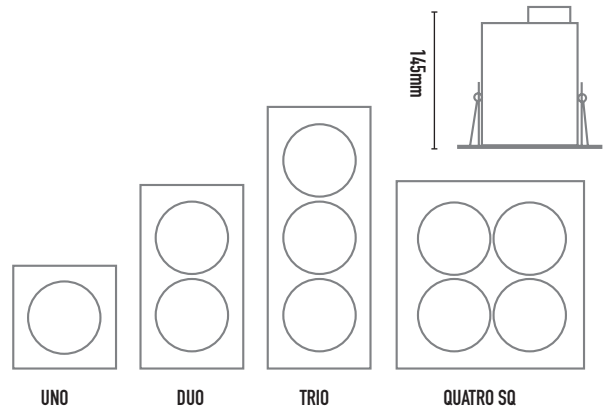

MONDO GU10 TRIMLESS

FEATURES:

- Australian designed & manufactured architectural recessed low glare accent downlight
- LED lamp / PAR16 LED GU10 240V, offers various lamp options
- 359° rotation, 45° tilt adjustment
- Lumen options up to 750lm
- No remote driver required
- Dimmable
- COB / 12V MR16 versions available
- Serviceable IP20 downlight
- Ideal for residential / hospitality / gallery / museum & commercial applications
- IES files available on request

COLOURS:

- Black -2
- White -3 -3
- Silver -6
- Custom -5

CODE	LAMP TYPE	WATTAGE	LUMENS	COLOUR TEMP	BEAM ANGLE	DIMENSIONS
MTL11	PAR16	1x 8.5W	660/700/750	2700K/3000K/4000K	35°	UNO 145mm depth- cutout 106mm x 106mm
MTL12	PAR16	2x 8.5W	660/700/750	2700K/3000K/4000K	35°	DUO 145mm depth- cutout 106mm x 206mm
MTL13	PAR16	3x 8.5W	660/700/750	2700K/3000K/4000K	35°	TRIO 145mm depth- cutout 106mm x 307mm
MTL15	PAR16	4x 8.5W	660/700/750	2700K/3000K/4000K	35°	QUATRO SQ 145mm depth-206mm x 206mm cutout