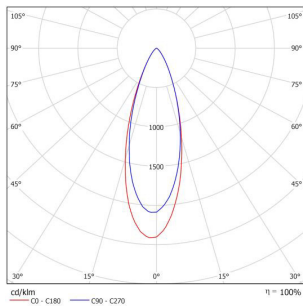

MONDO GU10 TRIMLESS

FEATURES:

- Australian designed & manufactured architectural recessed low glare accent downlight
- LED lamp / PAR16 LED GU10 240V, offers various lamp options
- 359° rotation, 45° tilt adjustment
- Lumen options up to 750lm
- No remote driver required
- Dimmable
- COB / 12V MR16 versions available
- Serviceable IP20 downlight
- Ideal for residential / hospitality / gallery / museum & commercial applications
- IES files available on request

COLOURS:

- Black -2
- White -3 -3
- Silver -6
- Custom -5

CODE	LAMP TYPE	WATTAGE	LUMENS	COLOUR TEMP	BEAM ANGLE	DIMENSIONS
MTL11	PAR16	1x 8.5W	660/700/750	2700K/3000K/4000K	35°	UNO 145mm depth- cutout 106mm x 106mm
MTL12	PAR16	2x 8.5W	660/700/750	2700K/3000K/4000K	35°	DUO 145mm depth- cutout 106mm x 206mm
MTL13	PAR16	3x 8.5W	660/700/750	2700K/3000K/4000K	35°	TRIO 145mm depth- cutout 106mm x 307mm
MTL15	PAR16	4x 8.5W	660/700/750	2700K/3000K/4000K	35°	QUATRO SQ 145mm depth-206mm x 206mm cutout