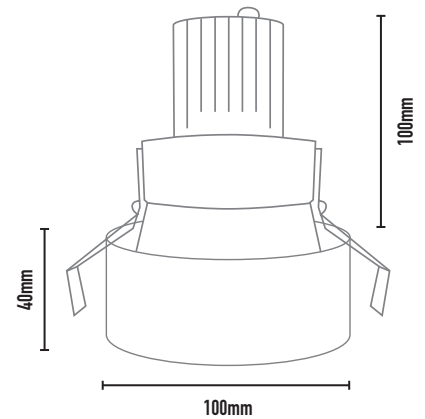

MINIMAL SR COB

- FEATURES:**
- Australian designed & manufactured
 - Semi recessed downlight with minimal trim
 - Including detachable retro skirt
 - Ultra low glare
 - Remote driver
 - IP44
 - Ideal for residential, hospitality and commercial applications

COLOURS:

| | | |
|--|--------|----|
|  | Black | -2 |
|  | White | -3 |
|  | Silver | -6 |
|  | Custom | -5 |

Retro Skirt

83mm dia
cut-out

| CODE | WATTAGE | LAMP TYPE | COLOR TEMP | BEAM ANGLE | LUMENS | DIMENSIONS |
|-------------------|---------|-----------|------------|------------|--------|------------------------------|
| MSR7 (eco) | 12W | COB / LED | 3000K | 40° | 880lm | 90mm diameter x 130mm height |
| MSR0 (skirt only) | | | | | | 100mm diameter x 40mm height |