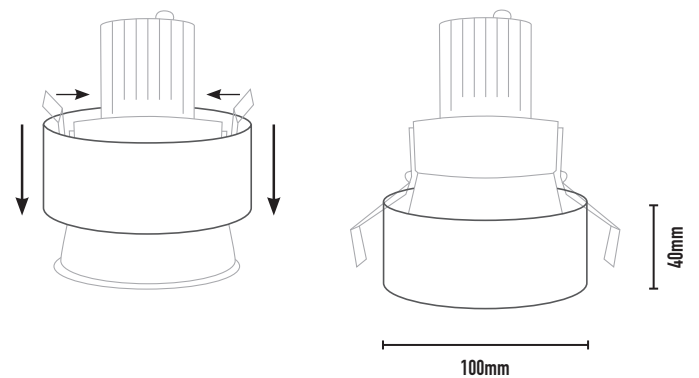

MINIMAL SEMI RECESSED

SKIRT

- FEATURES:**
- Australian designed & manufactured
 - Detachable retro skirt for the Minimal Downlight
 - Creates a semi recessed look
 - Extruded aluminium body

- COLOURS:**
- Black -2
 - White -3
 - Silver -6
 - Custom -5

CODE	COMPATIBLE WITH	DIMENSIONS
MSR0	Minimal COB / GU10 / MR16 Downlight	100mm diameter x 40mm height