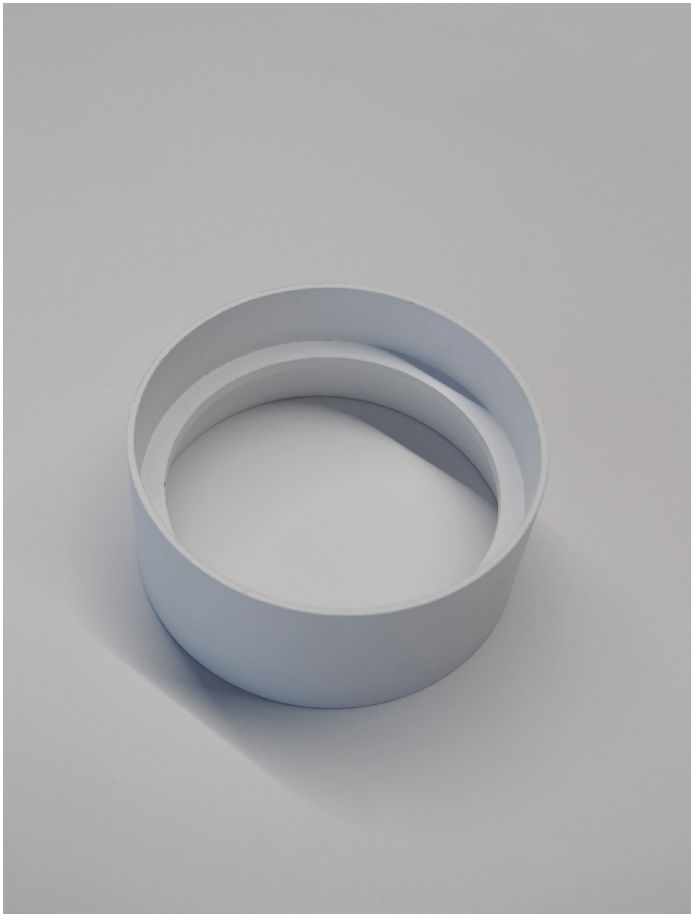

MINIMAL SEMI RECESSED

SKIRT

- FEATURES:**
- Australian designed & manufactured
 - Detachable retro skirt for the Minimal Downlight
 - Creates a semi recessed look
 - Extruded aluminium body

- COLOURS:**
- Black -2
 - White -3
 - Silver -6
 - Custom -5

CODE	COMPATIBLE WITH	DIMENSIONS
MSR0	Minimal COB / GU10 / MR16 Downlight	100mm diameter x 40mm height