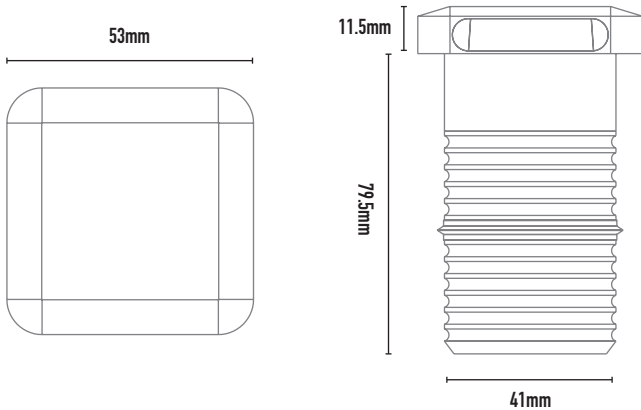

SQUARE LIGHT

FEATURES

- The Square Recessed are designed to be mounted in the ground/wall to illuminate paths, and wash walls. They feature a glass optic that orients light 5° below the horizon and 10° above
- These offer extremely low glare in almost all applications
- Custom Path flange apertures available by special request
- Designed to fit into 50mm conduit
- Frosted lens
- Warm white
- Replaceable LED boards
- 50mm diameter mounting canister available
- Ideal for commercial and residential applications: stair & orientation lighting

COLOUR

■ Black -2

DRIVER OPTIONS - SPECIFY

Constant current
Remote driver
LCM60 700mA
LCM60 700mA (EN) IP66
Built-in step down mA 350, 500 and 700
Runs up to 8 fittings in series

CODE	COLOUR	WATTAGE	LAMP TYPE	DIMENSIONS
HZM4SQ2R	Black	4W	LED 400 LUMENS 3000K	71.5mm x 41mm x 58mm diameter front