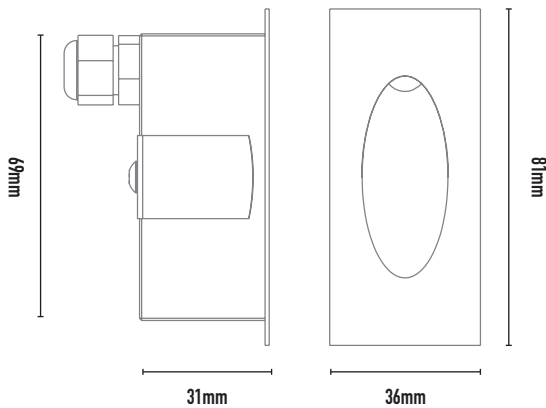

RECTANGULAR RECESSED

FEATURES

- Small low-voltage indoor/outdoor light
- Rectangular for recessing low down into walls to project an asymmetrical wash across paths and steps
- Combines an ultra discreet profile without glare and an IP65 ingress protection rating
- Remote driver
- Ideal for commercial and residential applications: stair & orientation lighting

COLOUR

- ☒ Black -2
- ☐ White -3
- ☐ Natural Anodised Silver -6

ACCESSORIES

316 stainless steel canister,
L=80 x W=28 x H=74mm,
with 20mm cable entry hole

DRIVER OPTIONS - SPECIFY

Constant current
Remote driver
LCM-40-350mA
LCM-40-350mA (EN) IP66
Runs up to 16 fittings in series

CODE	COLOUR	WATTAGE	LAMP TYPE	DIMENSIONS
HZV1R	Black	1W	LED 160 LUMENS 3000K	81mm x 36mm L/W mouse trap springs