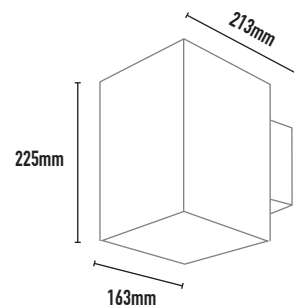

MONDO BLOK WALL

AR111

- FEATURES:**
- Australian designed & manufactured
 - Wall mounted downlight
 - Extruded aluminium body
 - Adjustable 45° tilt, 359° swivel
 - Anodising available for inner & outer
 - Dimmable, integral electronic transformer
 - Ideal for residential, hospitality and commercial applications

- COLOURS:**
- Black -2
 - White -3
 - Silver -6
 - Custom -5

CODE	WATTAGE	LAMP TYPE	DIMENSIONS
MBW141	10W+ 35W-100W	AR111 LED AR111 HALOGEN	225mm length x 163mm x 163mm width x 213mm from wall