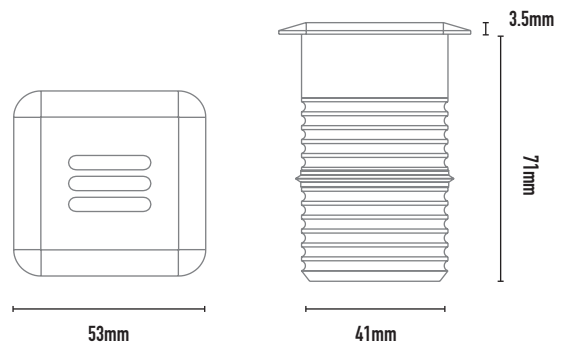

LOUVRE RECESSED

FEATURES: This Louvre model shields the light at a 45° angle to eliminate glare. Intended for step or wall illumination. Also available in a larger format flange style to better cover oversized mounting holes.

- Designed to fit into 50mm conduit
- Clear lens
- Warm white
- Remote driver
- Replaceable LED boards
- Supplied with a frosted lens and 74 degree wide beam only.
- 50mm diameter mounting canister available
- Ideal for commercial and residential applications: stair & orientation lighting

COLOURS:

	Black	-BL
	Copper	-COP
	Stainless Steel	-SS

- DRIVER:**
- HUN 1050 constant current
 - Remote driver
 - Built-in step down mA 350, 500 and 700
 - Runs up to 11 fittings in series

CODE	WATTAGE	LAMP TYPE	DIMENSIONS
M4-_-SL-WW-R	4W	LED 400 LUMENS 3000K	74.5mm x 41mm x 53mm square profile