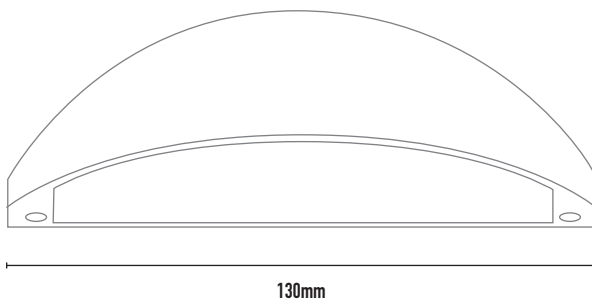

EYE LID STEP LIGHT

FEATURES:

- Surface mounted steplight
- Throwing light out at an angle rather than straight down means more light is projected away from the wall rather than down it resulting in more light on the pathway.
- IP66
- 12V - 50VA to 400VA, remote waterproof ferromagnetic transformer
- Ideal for commercial and residential applications: stair & orientation lighting

COLOURS:

- Matt Black
- Natural Brass

CODE	WATTAGE	LAMP TYPE	COLOUR TEMP	LUMENS	DIMENSIONS
138000386 (black)	4W	LED	3000k	250lm	130mm x 49mm x 47mm (from the wall)
138000383 (brass)	4W	LED	3000k	250lm	130mm x 49mm x 47mm (from the wall)