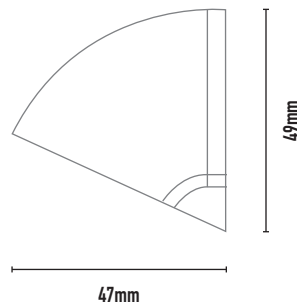

EYE LID STEP LIGHT

FEATURES:

- Surface mounted steplight
- Throwing light out at an angle rather than straight down means more light is projected away from the wall rather than down it resulting in more light on the pathway.
- IP66
- 12V - 50VA to 400VA, remote waterproof ferromagnetic transformer
- Ideal for commercial and residential applications: stair & orientation lighting

COLOURS:

- Matt Black
- Natural Brass

CODE	WATTAGE	LAMP TYPE	COLOUR TEMP	LUMENS	DIMENSIONS
138000386 (black)	4W	LED	3000k	250lm	130mm x 49mm x 47mm (from the wall)
138000383 (brass)	4W	LED	3000k	250lm	130mm x 49mm x 47mm (from the wall)