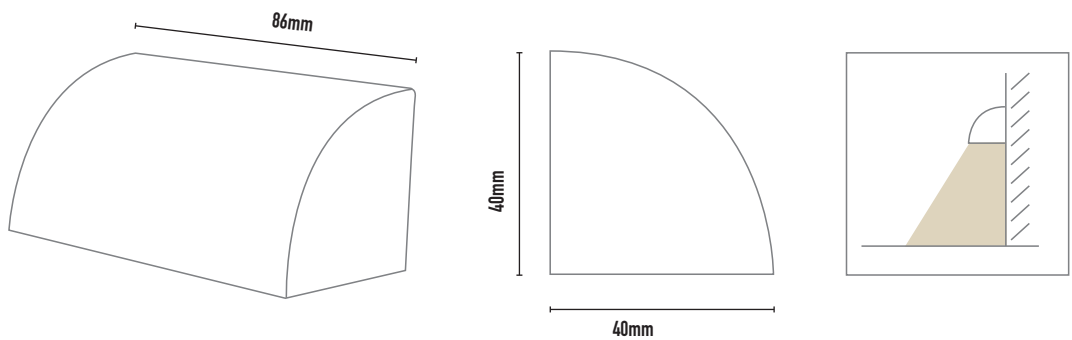

# ARCH STEP LIGHT

**FEATURES:**

- Surface mounted steplight
- Designed to fit on 90mm posts it is available in 4 finishes making it suitable for a variety of landscape designs
- IP66
- 12V - 50VA to 400VA, remote waterproof ferromagnetic transformer
- Ideal for commercial and residential applications: stair & orientation lighting

**COLOURS:**

- Matt Black
- Natural Brass

CODE	WATTAGE	LAMP TYPE	COLOUR TEMP	LUMENS	DIMENSIONS
138000382 (black)	4W	LED	3000k	250lm	86mm x 40mm x 40mm (from the wall)
138000385 (brass)	4W	LED	3000k	250lm	86mm x 40mm x 40mm (from the wall)