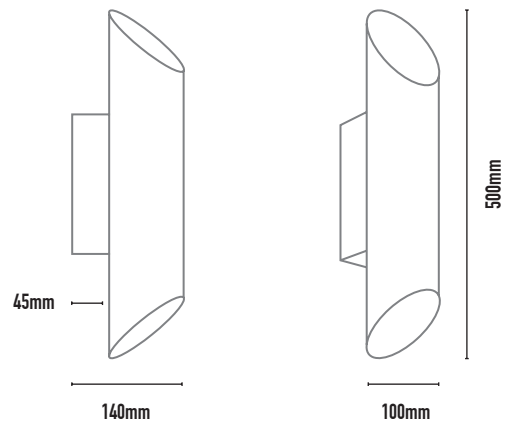

ECTOR UP & DOWN

- FEATURES:**
- Australian designed & manufactured
 - Wall up & down light (2 lamps)
 - Extruded aluminium body
 - Custom lengths also available
 - Available for integral gear
 - Anodising available for inner & outer
 - Ideal for residential, hospitality and commercial applications

COLOURS:

	Black	-2
	White	-3
	Silver	-6
	Custom	-5

CODE	WATTAGE	LAMP TYPE	DIMENSIONS
ECT23	2 X 4W-35W	GU5.3 LED/HALOGEN	500mm length x 100mm diameter
ECT21	2 X 8W	GU10 LED (LONG)	500mm length x 100mm diameter
ECT27	2 X 13W	E27 LED	500mm length x 100mm diameter