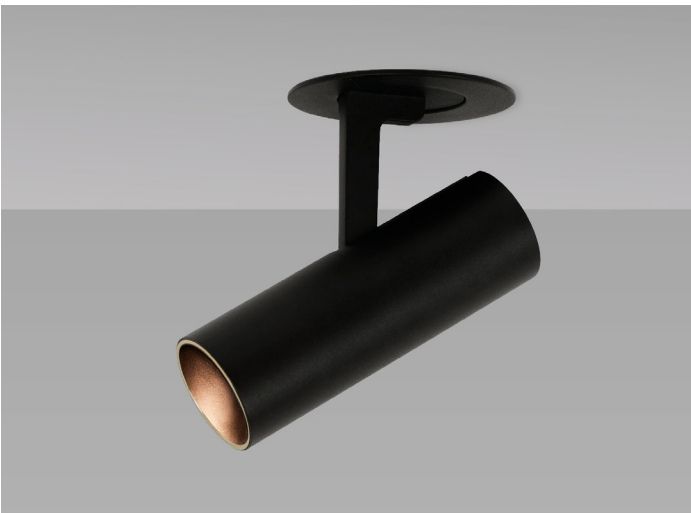

# TITAN SPOTLIGHT

- FEATURES:**
- Architecturally designed spotlight
  - Adjustable and retractable
  - Complete with 300mA remote dimmable driver
  - 20 and 40 degree interchangeable reflectors
  - Available in black and white with interchangeable decorative rings in black, gold and silver
  - Ideal for residential, hospitality and commercial applications

- COLOURS:**
- Black 177011
  - White 177010

CODE	COLOUR TEMP	WATTAGE	LUMENS	BEAM ANGLE	LAMP TYPE	DIMENSIONS
177010	3000K	14W	650lm	20° / 40°	COB LED	140mm length x 50mm diameter 90mm diameter base - 80mm cut-out
177011	3000K	14W	650lm	20° / 40°	COB LED	140mm length x 50mm diameter 90mm diameter base - 80mm cut-out