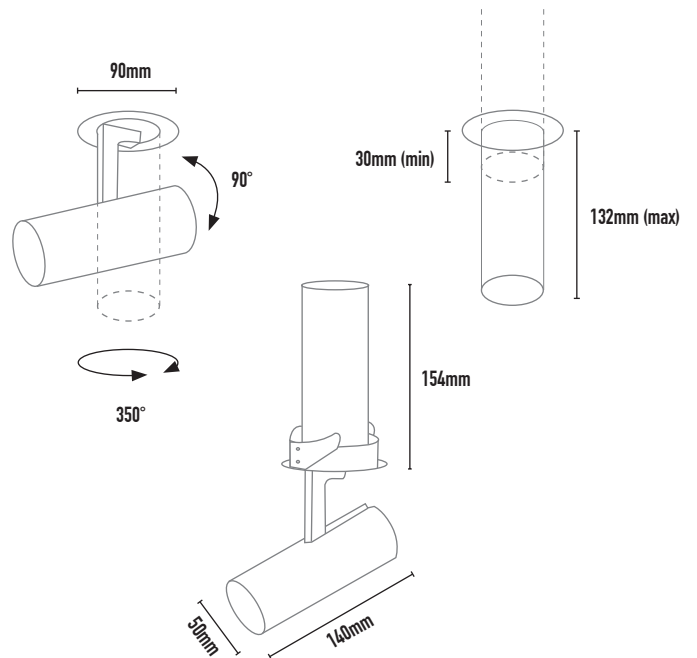

# TITAN SPOTLIGHT

- FEATURES:**
- Architecturally designed spotlight
  - Adjustable and retractable
  - Complete with 300mA remote dimmable driver
  - 20 and 40 degree interchangeable reflectors
  - Available in black and white with interchangeable decorative rings in black, gold and silver
  - Ideal for residential, hospitality and commercial applications

- COLOURS:**
- Black 177011
  - White 177010

CODE	COLOUR TEMP	WATTAGE	LUMENS	BEAM ANGLE	LAMP TYPE	DIMENSIONS
177010	3000K	14W	650lm	20° / 40°	COB LED	140mm length x 50mm diameter 90mm diameter base - 80mm cut-out
177011	3000K	14W	650lm	20° / 40°	COB LED	140mm length x 50mm diameter 90mm diameter base - 80mm cut-out