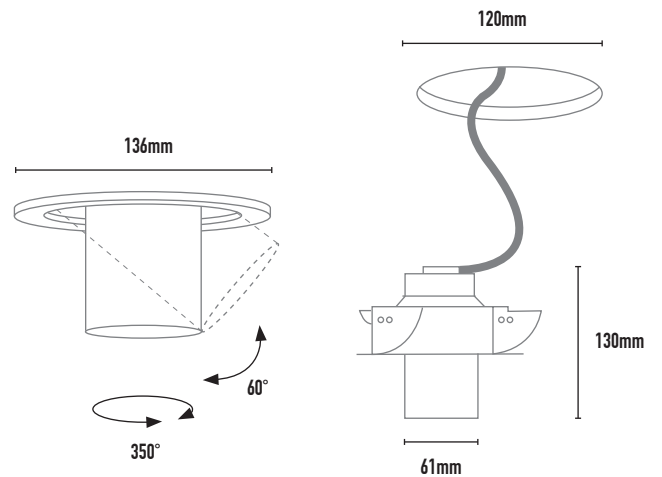

TITAN DOWNLIGHT

- FEATURES:**
- Architecturally designed recessed and adjustable downlight
 - Complete with 250mA remote dimmable driver
 - 20 and 40 degree interchangeable reflectors
 - Available in black and white with interchangeable decorative rings in black, gold and silver
 - Ideal for residential, hospitality and commercial applications

- COLOURS:**
- Black 177013
 - White 177012

CODE	COLOUR TEMP	WATTAGE	LUMENS	BEAM ANGLE	LAMP TYPE	DIMENSIONS
177013	3000K	12W	700lm	20° / 40°	COB LED	130mm height x 136mm diameter 61mm diameter snout - 120mm cut-out
177012	3000K	12W	700lm	20° / 40°	COB LED	130mm height x 136mm diameter 61mm diameter snout - 120mm cut-out