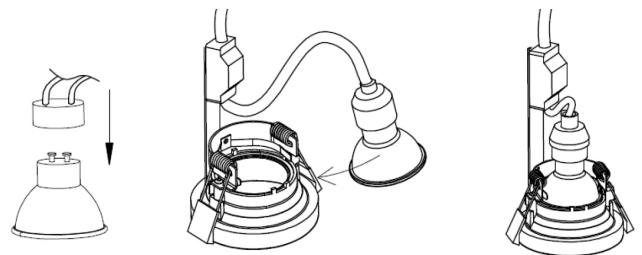

PINGO GU10

- FEATURES:**
- Architecturally designed
 - Small recessed fixed 240v LED downlight
 - Lamp not included
 - Ideal for residential, hospitality and commercial applications

COLOURS:

	Black	177021
	White	177020

INSTALLATION INSTRUCTIONS: [Click here](#)

CODE	WATTAGE	LAMP TYPE	DIMENSIONS
177021	7-10W	GU10 LED	153mm height x 82mm diameter - 72mm cut-out
177020	7-10W	GU10 LED	153mm height x 82mm diameter - 72mm cut-out