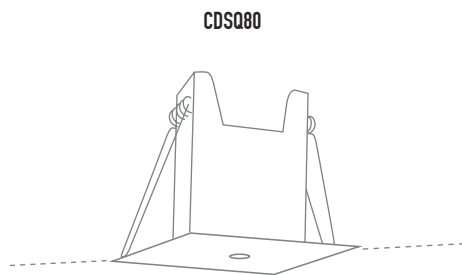

COLOURS:

	Black	-2
	White	-3
	Silver	-6

CODE	SIZE	FIXING TYPE
CPRD50	50mm dia - 12mm depth	Screw mount
CPRD80	80mm dia - 25mm depth	Screw mount
CPRD95	95mm dia - 22mm depth	Screw mount
CPRD140	140mm dia - 22mm depth	Screw mount
CDRD65	65mm dia - 65mm height	Mouse trap spring mount
CDRD90	90mm dia - 65mm height	Mouse trap spring mount
CDRD65S	65mm diameter	Countersunk screw mount
CDRD90S	90mm diameter	Countersunk screw mount
CBRD100	100mm dia - 60mm depth	Screw mount
CBRD153	153mm dia - 60mm depth	Screw mount
TBRD116	116mm dia - 22mm depth	Screw mount

SQUARE MOUNTING OPTIONS

CBSQ106

TBSQ120

CBSQ80

CDSQ80S

CDSQ130S

LAMP DROPPERS
100 - 1500MM

CDSQ80