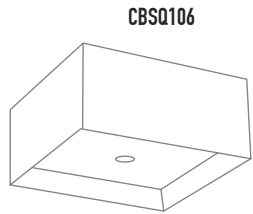

COLOURS:

	Black	-2
	White	-3
	Silver	-6

CODE	SIZE	FIXING TYPE
CPRD50	50mm dia - 12mm depth	Screw mount
CPRD80	80mm dia - 25mm depth	Screw mount
CPRD95	95mm dia - 22mm depth	Screw mount
CPRD140	140mm dia - 22mm depth	Screw mount
CDRD65	65mm dia - 65mm height	Mouse trap spring mount
CDRD90	90mm dia - 65mm height	Mouse trap spring mount
CDRD65S	65mm diameter	Countersunk screw mount
CDRD90S	90mm diameter	Countersunk screw mount
CBRD100	100mm dia - 60mm depth	Screw mount
CBRD153	153mm dia - 60mm depth	Screw mount
TBRD116	116mm dia - 22mm depth	Screw mount

SQUARE MOUNTING OPTIONS

CBSQ106

TBSQ120

CBSQ80

CDSQ80S

CDSQ130S

LAMP DROPPERS
100 - 1500MM

CDSQ80

COLOURS:

	Black	-2
	White	-3
	Silver	-6

CODE	SIZE	FIXING TYPE
CDSQ80	80mm diameter	Mouse trap spring mount
CDSQ80S	80mm diameter	Countersunk screw mount
CDSQ130S	130mm diameter	Countersunk screw mount
CBSQ80	80mm dia - 60mm depth	Screw mount
CBSQ106	106mm dia - 60mm depth	Screw mount
CBSQ163	163mm dia - 60mm depth	Screw mount
TBSQ120	120mm dia - 40mm depth	Screw mount
LD	100 - 1500mm	Lamp droppers