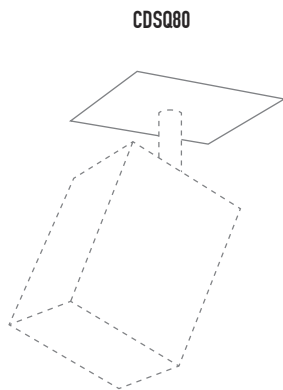

COLOURS:

	Black	-2
	White	-3
	Silver	-6

CODE	SIZE	FIXING TYPE
CPRD50	50mm dia - 12mm depth	Screw mount
CPRD80	80mm dia - 25mm depth	Screw mount
CPRD95	95mm dia - 22mm depth	Screw mount
CPRD140	140mm dia - 22mm depth	Screw mount
CDRD65	65mm dia - 65mm height	Mouse trap spring mount
CDRD90	90mm dia - 65mm height	Mouse trap spring mount
CDRD65S	65mm diameter	Countersunk screw mount
CDRD90S	90mm diameter	Countersunk screw mount
CBRD100	100mm dia - 60mm depth	Screw mount
CBRD153	153mm dia - 60mm depth	Screw mount
TBRD116	116mm dia - 22mm depth	Screw mount

SQUARE MOUNTING OPTIONS

CBSQ106

TBSQ120

CBSQ80

CDSQ80S

CDSQ130S

LAMP DROPPERS
100 - 1500MM

CDSQ80

COLOURS:

	Black	-2
	White	-3
	Silver	-6

CODE	SIZE	FIXING TYPE
CDSQ80	80mm diameter	Mouse trap spring mount
CDSQ80S	80mm diameter	Countersunk screw mount
CDSQ130S	130mm diameter	Countersunk screw mount
CBSQ80	80mm dia - 60mm depth	Screw mount
CBSQ106	106mm dia - 60mm depth	Screw mount
CBSQ163	163mm dia - 60mm depth	Screw mount
TBSQ120	120mm dia - 40mm depth	Screw mount
LD	100 - 1500mm	Lamp droppers