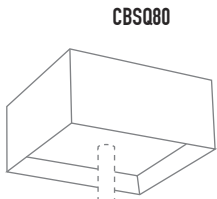

COLOURS:

	Black	-2
	White	-3
	Silver	-6

CODE	SIZE	FIXING TYPE
CPRD50	50mm dia - 12mm depth	Screw mount
CPRD80	80mm dia - 25mm depth	Screw mount
CPRD95	95mm dia - 22mm depth	Screw mount
CPRD140	140mm dia - 22mm depth	Screw mount
CDRD65	65mm dia - 65mm height	Mouse trap spring mount
CDRD90	90mm dia - 65mm height	Mouse trap spring mount
CDRD65S	65mm diameter	Countersunk screw mount
CDRD90S	90mm diameter	Countersunk screw mount
CBRD100	100mm dia - 60mm depth	Screw mount
CBRD153	153mm dia - 60mm depth	Screw mount
TBRD116	116mm dia - 22mm depth	Screw mount

SQUARE MOUNTING OPTIONS

CBSQ106

TBSQ120

CBSQ80

CDSQ80S

CDSQ130S

LAMP DROPPERS
100 - 1500MM

CDSQ80