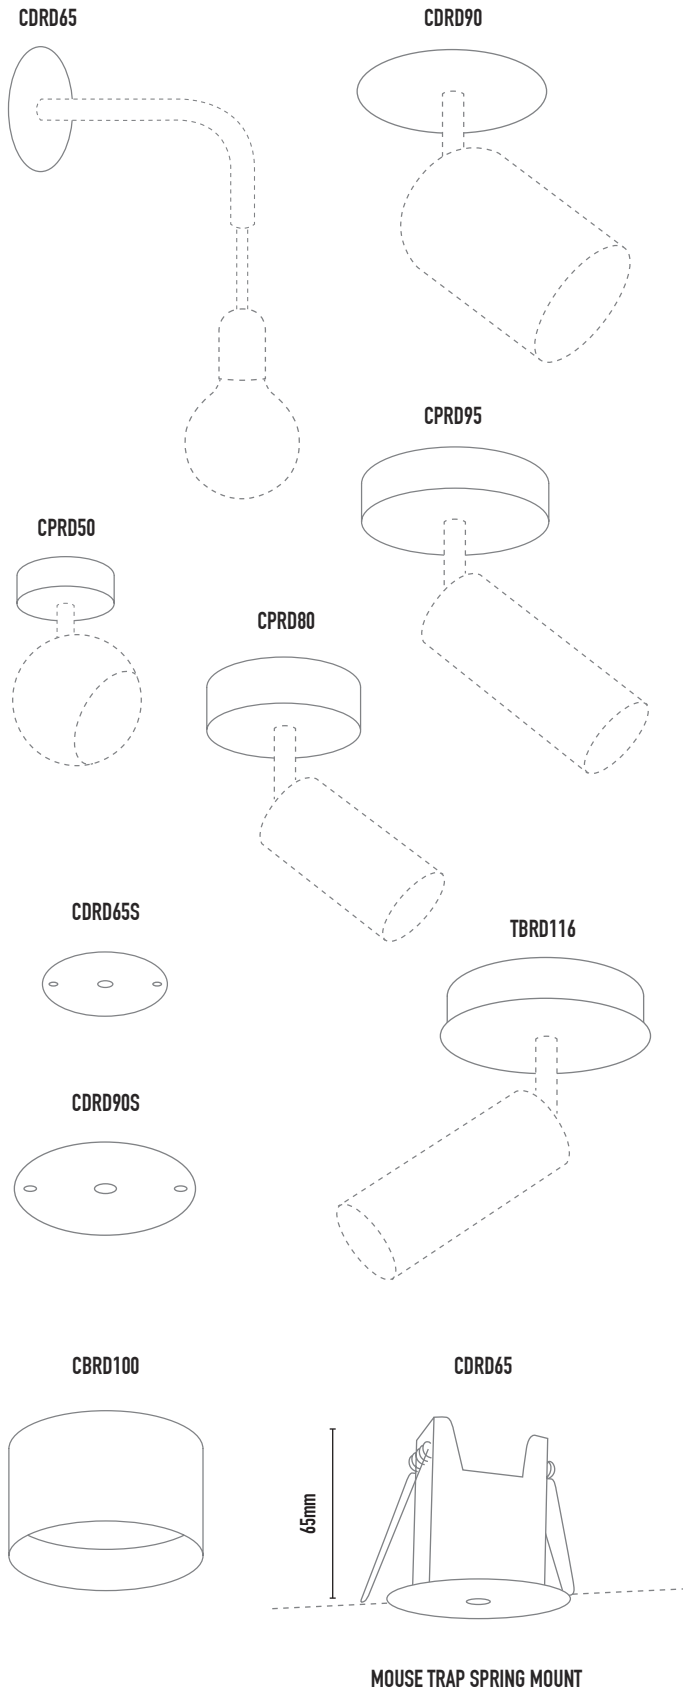

ROUND MOUNTING OPTIONS

- FEATURES:**
- Australian designed and manufactured
 - We offer a variety of round mounting options in various sizes for recessed, surface and track mounted spotlights, wallights & pendants
 - Wall mounted options come with flat plates with high tensile flat springs
 - Ceiling mounted options come with vertical springs
 - Custom mounting options available for custom sizes, extra holes, knuckles, drop rods etc.

COLOURS:

	Black	-2
	White	-3
	Silver	-6

CODE	SIZE	FIXING TYPE
CPRD50	50mm dia - 12mm depth	Screw mount
CPRD80	80mm dia - 25mm depth	Screw mount
CPRD95	95mm dia - 22mm depth	Screw mount
CPRD140	140mm dia - 22mm depth	Screw mount
CDRD65	65mm dia - 65mm height	Mouse trap spring mount
CDRD90	90mm dia - 65mm height	Mouse trap spring mount
CDRD65S	65mm diameter	Countersunk screw mount
CDRD90S	90mm diameter	Countersunk screw mount
CBRD100	100mm dia - 60mm depth	Screw mount
CBRD153	153mm dia - 60mm depth	Screw mount
TBRD116	116mm dia - 22mm depth	Screw mount

SQUARE MOUNTING OPTIONS

CBSQ106

TBSQ120

CBSQ80

CDSQ80S

CDSQ130S

LAMP DROPPERS
100 - 1500MM

CDSQ80

COLOURS:

	Black	-2
	White	-3
	Silver	-6

CODE	SIZE	FIXING TYPE
CDSQ80	80mm diameter	Mouse trap spring mount
CDSQ80S	80mm diameter	Countersunk screw mount
CDSQ130S	130mm diameter	Countersunk screw mount
CBSQ80	80mm dia - 60mm depth	Screw mount
CBSQ106	106mm dia - 60mm depth	Screw mount
CBSQ163	163mm dia - 60mm depth	Screw mount
TBSQ120	120mm dia - 40mm depth	Screw mount
LD	100 - 1500mm	Lamp droppers