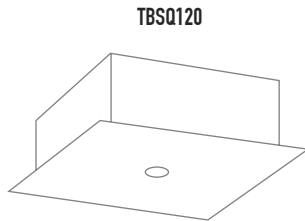

COLOURS:

	Black	-2
	White	-3
	Silver	-6

CODE	SIZE	FIXING TYPE
CPRD50	50mm dia - 12mm depth	Screw mount
CPRD80	80mm dia - 25mm depth	Screw mount
CPRD95	95mm dia - 22mm depth	Screw mount
CPRD140	140mm dia - 22mm depth	Screw mount
CDRD65	65mm dia - 65mm height	Mouse trap spring mount
CDRD90	90mm dia - 65mm height	Mouse trap spring mount
CDRD65S	65mm diameter	Countersunk screw mount
CDRD90S	90mm diameter	Countersunk screw mount
CBRD100	100mm dia - 60mm depth	Screw mount
CBRD153	153mm dia - 60mm depth	Screw mount
TBRD116	116mm dia - 22mm depth	Screw mount

SQUARE MOUNTING OPTIONS

CBSQ106

TBSQ120

CBSQ80

CDSQ80S

CDSQ130S

LAMP DROPPERS
100 - 1500MM

CDSQ80