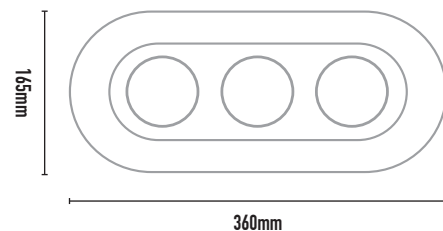

TRAK MR16

- FEATURES:**
- Australian designed & manufactured
 - Interior recessed downlight
 - 359° rotation, 45° tilt adjustment
 - MR16 base for LED
 - Serviceable and easy below ceiling lamp change
 - 240v GU10 versions also available
 - Use with remote electronic transformer
 - Ideal for residential, hospitality and commercial applications

- COLOURS:**
- Black -2
 - White -3
 - Silver -6
 - Custom -5

CODE	WATTAGE	LAMP TYPE	DIMENSIONS
TRK32	2 X 4W-50W	MR16 LED	165mm x 265mm - 126mm x 210mm cutout
TRK33	3 X 4W-50W	MR16 LED	165mm x 360mm - 126mm x 320mm cutout