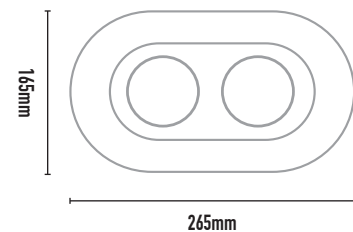

TRAK MR16

- FEATURES:**
- Australian designed & manufactured
 - Interior recessed downlight
 - 359° rotation, 45° tilt adjustment
 - MR16 base for LED
 - Serviceable and easy below ceiling lamp change
 - 240v GU10 versions also available
 - Use with remote electronic transformer
 - Ideal for residential, hospitality and commercial applications

- COLOURS:**
- Black -2
 - White -3
 - Silver -6
 - Custom -5

CODE	WATTAGE	LAMP TYPE	DIMENSIONS
TRK32	2 X 4W-50W	MR16 LED	165mm x 265mm - 126mm x 210mm cutout
TRK33	3 X 4W-50W	MR16 LED	165mm x 360mm - 126mm x 320mm cutout