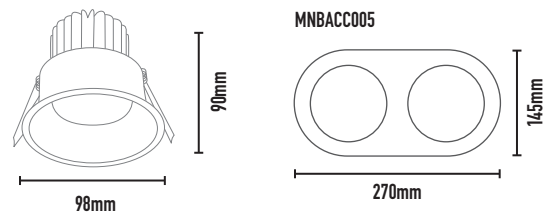

## MINIMAL B 16W FIXED

- FEATURES:**
- Architectural recessed low glare accent downlight with minimal trim
  - Diecast aluminium trim / body
  - COB LED/ low glare reflector
  - Adjustment: Fixed
  - Complete with remote constant current driver
  - Dimmable
  - CA90 rating
  - IP44 rating
  - Ideal for residential / multi residential / hospitality / gallery / museum and commercial applications
  - IES files available on request

**TRIM COLOURS:**

	Black	-2
	White	-3

**ACCESSORIES:**

- MNBACC005 - Minimal B 2 gang trim

CODE	LAMP TYPE	WATTAGE	LUMENS	COLOUR TEMP	BEAM ANGLE	CRI	mA	DIMENSIONS
MNB-13	COB	16W	1210LM	3000K	45°	90	350	98mm diameter x 90mm height Cut out - 92mm diameter