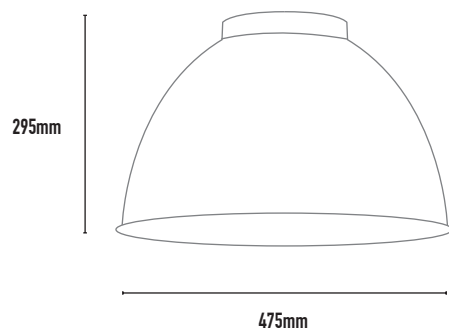

# ARENA FLAT TOP

- FEATURES:**
- Australian designed & manufactured
  - Anodised spun aluminium reflector
  - E27 Lampholder
  - Flex colour options: red, black, white, clear, black/white (kettle)
  - Ideal for residential, hospitality and commercial applications

**COLOURS:**

|   |        |    |
|---|--------|----|
| ■ | Black  | -2 |
| □ | White  | -3 |
| ■ | Silver | -6 |
|   | Custom | -5 |

| CODE  | WATTAGE | LAMP TYPE | DIMENSIONS             |
|-------|---------|-----------|------------------------|
| FLT20 | MAX 30W | E27       | 295mm x 475mm diameter |