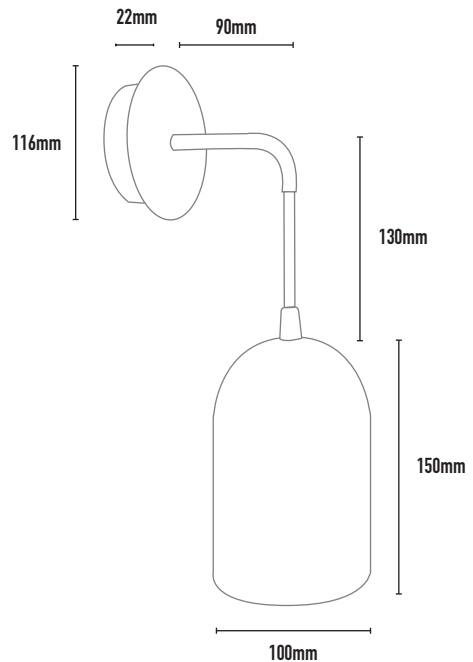

COMET WALL PENDANT

- FEATURES:**
- Australian designed & manufactured
 - Surface mounted wall pendant
 - Spun aluminium body
 - Flex colour options: black/white (kettle, as standard), red, black, clear, white
 - Ideal for residential, hospitality and commercial applications

COLOURS:

	Black	-2
	White	-3
	Silver	-6
	Custom	-5

CODE	WATTAGE	LAMP TYPE	DIMENSIONS
CMH1	5-8W	PAR16 LED GU10 240V	150mm length x 100mm width 116mm diameter x 22mm base