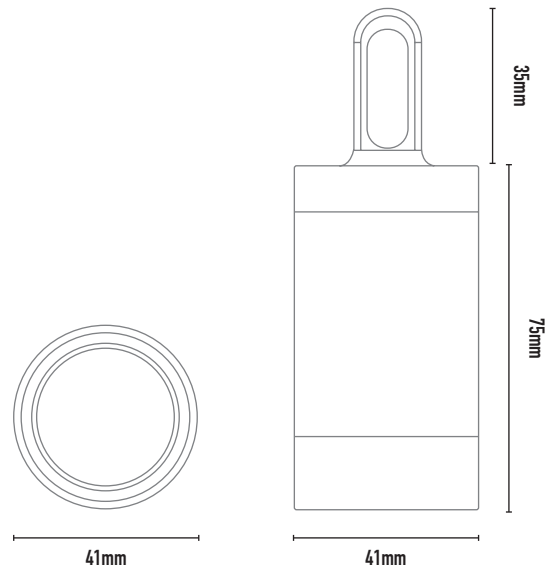

ASTRO MINI PENDANT

FEATURES: The hanging light is designed to be suspended from a ceiling or trees to provide downwards illumination or a dynamic moon lighting effect. Includes a stainless steel cable at 1m or 3m lengths.

- Replaceable LED boards

COLOURS: Brass
* Only available in Brass

- ACCESSORIES:**
- HUN 1050 constant current
 - Remote driver
 - Built-in step down mA 350, 500 and 700
 - Runs up to 11 fittings in series
 - Hexcell louvre available

CODE	WATTAGE	LAMP TYPE	DIMENSIONS
138703537	4W	LED 400 LUMENS 3000K	71.5mm x 41mm x 58mm diameter front