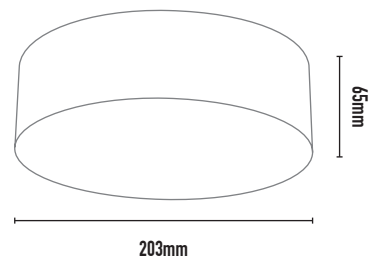

**COLOURS:**

	Black	-2
	White	-3
	Silver	-6
	Custom	-5

CODE	WATTAGE	BOARD OUTPUT	LAMP TYPE	COLOUR TEMPERATURE	DIMENSIONS
ORB43	14.5W	1500lm	StarkCLE-AC-160	3000K	203mm x 60mm
ORB44	14.5W	1500lm	StarkCLE-AC-160	4000K	203mm x 60mm