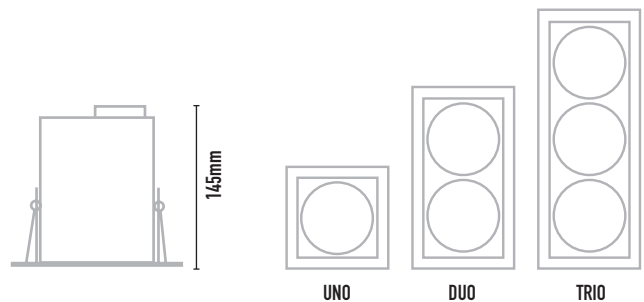

# MONDO GU10 W/SNOOT

- FEATURES:**
- Australian designed & manufactured architectural recessed ultra low glare accent downlight
  - LED lamp / PAR16 LED GU10 240V, offers various lamp options
  - Snoot for additional glare control
  - 359° rotation, 45° tilt adjustment
  - No remote driver required
  - Dimmable
  - COB / 12V MR16 versions available
  - Serviceable IP20 downlight
  - Ideal for residential / hospitality / gallery / museum & commercial applications
  - IES files available on request

**TRIM COLOURS:** Inner standard as Black

- Black -2
- White -3
- White -3-3
- Silver -6
- Custom -5

- ACCESSORIES:**
- Deco glass filter holder (CHL)
  - Frosted glass 30mm (FG)
  - Deco colour glass 50mm (DG)
  - AL 20 HoneyComb filter

CODE	LAMP TYPE	WATTAGE	LUMENS	COLOUR TEMP	BEAM ANGLE	DIMENSIONS
MON11-Snoot	PAR16	1x 8.5W	660/700/750	2700K/3000K/4000K	35°	UNO - 135mm x 135mm <b>cutout</b> 126mm x 110mm
MON12-Snoot	PAR16	2x 8.5W	660/700/750	2700K/3000K/4000K	35°	DUO - 135mm x 236mm <b>cutout</b> 126mm x 210mm
MON13-Snoot	PAR16	3x 8.5W	660/700/750	2700K/3000K/4000K	35°	TRIO - 135mm x 338mm <b>cutout</b> 126mm x 320mm