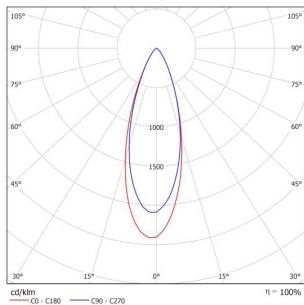

CODE	LAMP TYPE	WATTAGE	LUMENS	COLOUR TEMP	BEAM ANGLE	DIMENSIONS
MON11-Snoot	PAR16	1x 8.5W	660/700/750	2700K/3000K/4000K	35°	UNO - 135mm x 135mm <b>cutout</b> 126mm x 110mm
MON12-Snoot	PAR16	2x 8.5W	660/700/750	2700K/3000K/4000K	35°	DUO - 135mm x 236mm <b>cutout</b> 126mm x 210mm
MON13-Snoot	PAR16	3x 8.5W	660/700/750	2700K/3000K/4000K	35°	TRIO - 135mm x 338mm <b>cutout</b> 126mm x 320mm