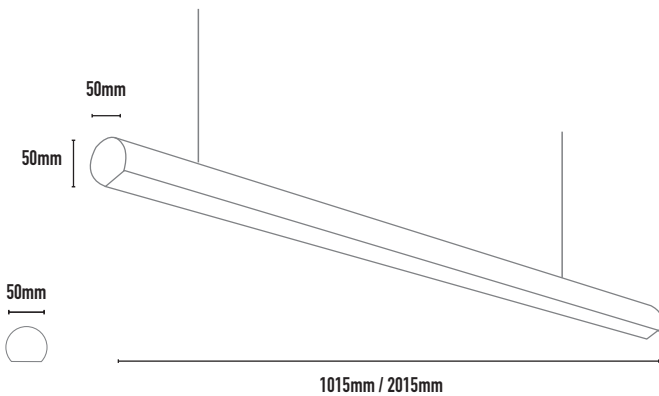

PHOEBE LED PENDANT

FEATURES

- Australian designed & manufactured
- Linear LED pendant lighting system
- Available in various colour temperatures
- Remote 24V constant voltage driver (low voltage power runs down suspension wires)
Note 2-3m length requires x3 suspension wires
- Ideal for residential, hospitality and commercial applications
- Custom lengths available on request.

CODE	WATTAGE	LUMENS *EXCL. DIFFUSER	COLOUR TEMP	DIMENSIONS
PHB10153	26W	2470lm	3000K	1015mm x 50mm x 50mm - 3000mm drop (max)
PHB10154	22.6W	2440lm	4000K	1015mm x 50mm x 50mm - 3000mm drop (max)
PHB20153	52W	4940lm	3000K	2015mm x 50mm x 50mm - 3000mm drop (max)
PHB20154	45.2W	4880lm	4000K	2015mm x 50mm x 50mm - 3000mm drop (max)