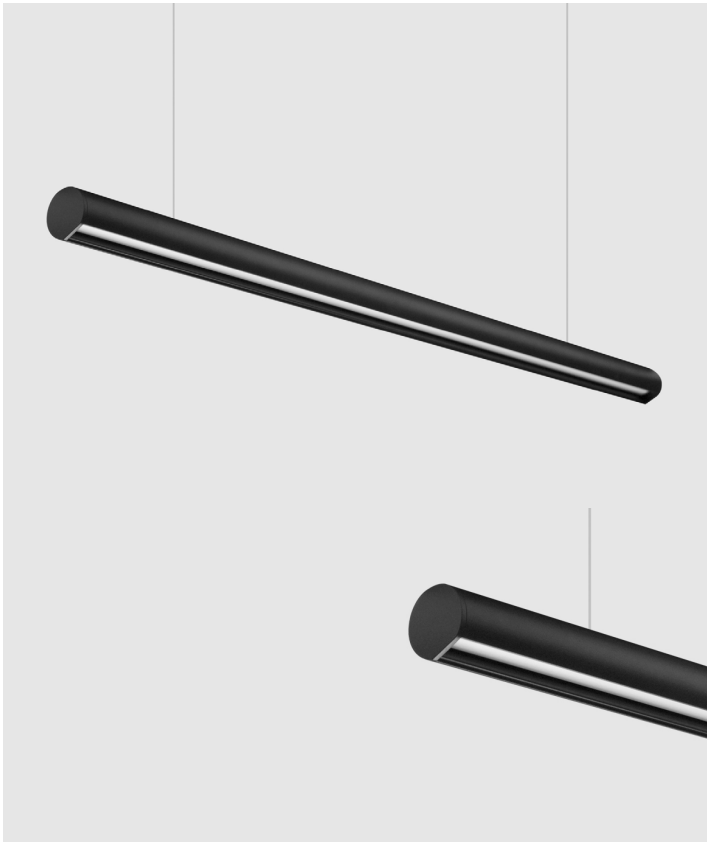

PHOEBE LED PENDANT

FEATURES

- Australian designed & manufactured
- Linear LED pendant lighting system
- Available in various colour temperatures
- Remote 24V constant voltage driver (low voltage power runs down suspension wires)
Note 2-3m length requires x3 suspension wires
- Ideal for residential, hospitality and commercial applications
- Custom lengths available on request.

COLOUR

- Black -2
- White -3
- Silver -6

DRIVER OPTIONS - SPECIFY

HLG24-040	40W 24V constant voltage dimmable with potentiometer
HLG24-080	80W 24V constant voltage dimmable with potentiometer
LCU100/24	100W 24V constant voltage non-dim
LCA100/24	100W 24V constant voltage DSI / DALI switch dim *dimming range 1-100%

CODE	WATTAGE	LUMENS *EXCL. DIFFUSER	COLOUR TEMP	DIMENSIONS
PHB10153	26W	2470lm	3000K	1015mm x 50mm x 50mm - 3000mm drop (max)
PHB10154	22.6W	2440lm	4000K	1015mm x 50mm x 50mm - 3000mm drop (max)
PHB20153	52W	4940lm	3000K	2015mm x 50mm x 50mm - 3000mm drop (max)
PHB20154	45.2W	4880lm	4000K	2015mm x 50mm x 50mm - 3000mm drop (max)