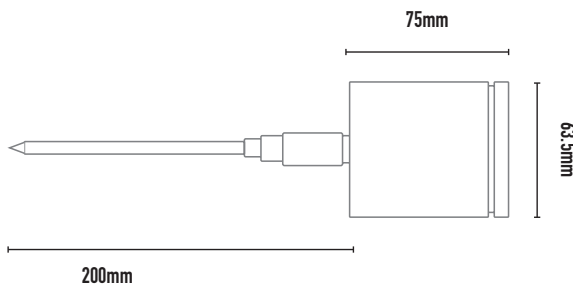

ASTRO SPIKE 12V

FEATURES

- Adjustable exterior spotlight IP66
- 360° rotation & 90° elevation
- 12V remote transformer required
- Powdercoat aluminum, solid copper or 316 stainless steel
- Available in 25°, 45° and 60° beam angles
- Ideal for many exterior, commercial and residential applications
- Serviceable fittings

COLOUR

- Black -2
- White -3
- Silver -6
- Copper -0
- Stainless Steel -0

ACCESSORIES

Linear Spread Lens, Hex Cell Louvre Kit and Glare Guard (GG) available on request

DRIVER OPTIONS - SPECIFY

12V Remote Driver IP67
50VA, 100VA, 200VA,
300VA 400VA

STANDARD 6W MR16
3000K - 45 degree - 300lm

PROFESSIONAL 6W MR16
3000K - 25, 60 degree - 300lm
4000K - 25, 60 degree - 350lm

CODE	COLOUR	WATTAGE	LAMP TYPE	DIMENSIONS
HZSSALD10	Black	6W 12V AC/DC	1x MR16 6W (non-dim)	75mm x 63.5mm diameter 200mm spike