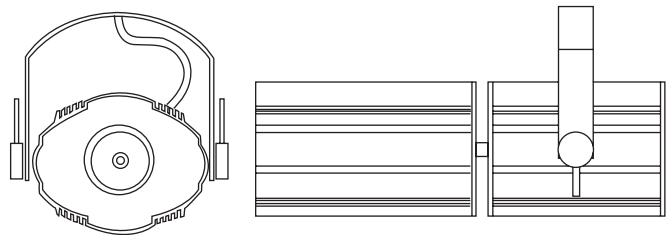

ARENA MASSLUX

- FEATURES:**
- Australian designed & manufactured
 - Wall, ceiling or track mounted spotlight
 - 180° tilt 350° swivel
 - Dedicated LED
 - Integral gear
 - Non dimming or DALI dimming
 - Enclosed acrylic opal diffuser
 - Ideal for residential, general commercial gallery and retail lighting

- COLOURS:**
- | | | |
|--|--------|----|
|  | Black | -2 |
|  | White | -3 |
|  | Silver | -6 |

CODE	WATTAGE	LAMP TYPE	DIMENSIONS
2056	10.2W	2700K/3000K/4000K LED	196mm x 120mm x 90mm