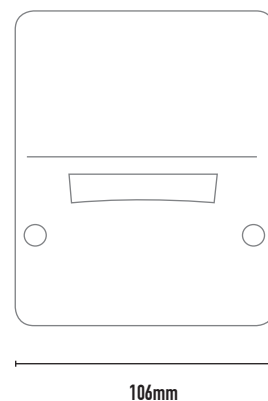

# MOUSE SQUARE WALL

- FEATURES:**
- Small square exterior walllight IP66
  - Surface mount
  - Materials: solid bronze or 316 stainless steel
  - Replaceable LED chip
  - Available as 12V or 240V
  - Ideal for commercial and residential applications: stair & orientation lighting

- COLOURS:**
- Bronze -BZ
  - Stainless Steel -SS

CODE	WATTAGE	LAMP TYPE	DIMENSIONS
HZMOUSESQ-R	1 x 2W	LED 2700K / 3000K / 4000K 120 lumens	106mm x 70mm (from the wall)