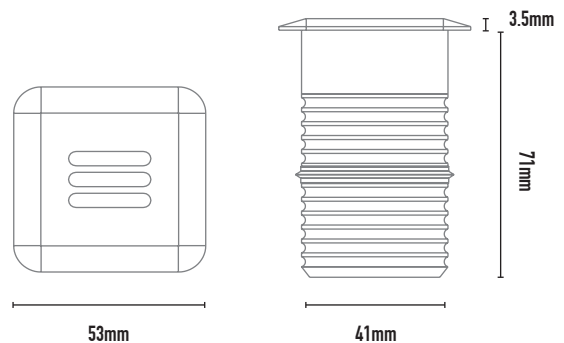

LOUVRE RECESSED

FEATURES: This Louvre model shields the light at a 45° angle to eliminate glare. Intended for step or wall illumination. Also available in a larger format flange style to better cover oversized mounting holes.

- Designed to fit into 50mm conduit
- Clear lens
- Warm white
- Remote driver
- Ideal for commercial and residential applications: stair & orientation lighting

COLOURS:

	Black	-BL
	Copper	-COP
	Stainless Steel	-SS

- ACCESSORIES:**
- 50mm diameter mounting canister
 - 700mA constant current remote driver
 - Plug-In 12 Volt AC integral driver

* Louvre is supplied with a frosted lens and 74 degree wide beam **only**.

CODE	WATTAGE	LAMP TYPE	DIMENSIONS
M4_-SL-WW-R	4W	LED 160 LUMENS 3000K	74.5mm x 41mm x 53mm square profile