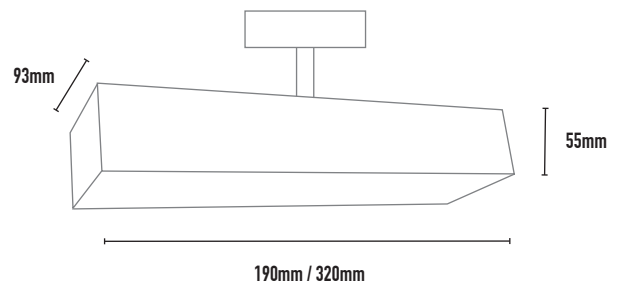

- COLOURS:**
- Black -2
 - White -3
 - Silver -6

CODE	WATTAGE	BOARD OUTPUT	LAMP TYPE	DIMENSIONS	DIMMING OPTIONS
LYF13	8W	1280lm	3000k LED	190mm x 93mm x 55mm	Phase cut (leading/trailing edge)
LYF14	8W	1340lm	4000k LED	190mm x 93mm x 55mm	Phase cut (leading/trailing edge)
LYF33	16W	2560lm	3000k LED	320mm x 93mm x 55mm	Phase cut / DALI
LYF34	16W	2680lm	4000k LED	320mm x 93mm x 55mm	Phase cut / DALI