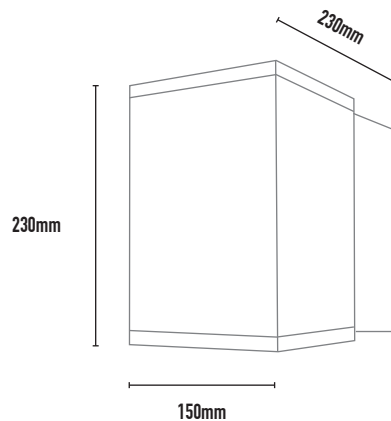

MIDI MONDO BLOKX LED

- FEATURES:**
- Wall mounted up & down light IP54
 - Die cast aluminium body
 - Toughened clear glass
 - Powder coated for exterior use
 - Accent lighting for building facades
 - Ideal for residential, hospitality and commercial applications

COLOURS:

	Black	-2
	White	-3
	Silver	-6

CODE	WATTAGE	LAMP TYPE	DIMENSIONS
MS8002-3K27	2 x 15W	3000K LED	230mm length x 150mm x 230mm form wall