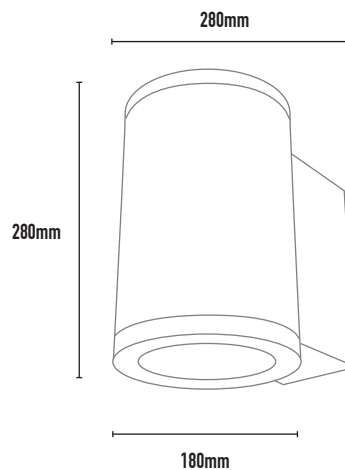

MIDI ARCADE LED WALL

- FEATURES:**
- Wall mounted up & down light IP54
 - Die cast aluminium body
 - Toughened clear glass
 - Powder coated for exterior use
 - Accent lighting for building facades
 - Ideal for residential, hospitality and commercial applications

- COLOURS:**
- Black -2
 - White -3
 - Silver -6

CODE	WATTAGE	LAMP TYPE	DIMENSIONS
MS6002-3K60	2 x 15W	3000K LED	280mm height x 180mm diameter x 280mm from wall