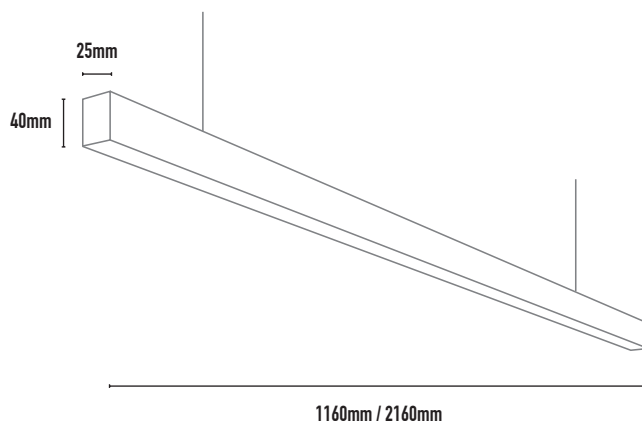

CODE	WATTAGE	LUMENS *excl diffuser	COLOUR TEMPERATURE	DIMENSIONS
ROM211603	26W	2470lm	3000K	1160mm x 25mm x 40mm - 3000mm drop (max)
ROM211604	22.6W	2440lm	4000K	1160mm x 25mm x 40mm - 3000mm drop (max)
ROM221603	52W	4940lm	3000K	2160mm x 25mm x 40mm - 3000mm drop (max)
ROM221604	45.2W	4880lm	4000K	2160mm x 25mm x 40mm - 3000mm drop (max)