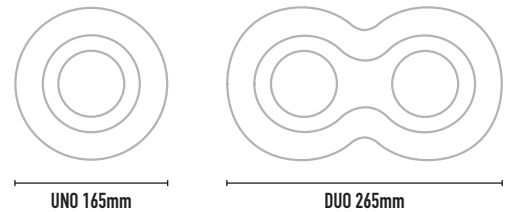

# CLOUD GU10 W/SNOOT

- FEATURES:**
- Australian designed & manufactured architectural recessed low glare accent downlight
  - LED lamp / PAR16 LED GU10 240V, offers various lamp options
  - 359° rotation, 35° tilt adjustment
  - Lumen options up to 750lm
  - No remote driver required
  - Dimmable
  - COB / 12V MR16 versions available
  - Serviceable IP20 downlight
  - Ideal for residential / hospitality / gallery / museum & commercial applications
  - IES files available on request

**TRIM COLOURS:**

	Black	-2	Inner standard as Black
	White	-3	
	White	-3-3	
	Silver	-6	
	Custom	-5	

**35 DEGREE**

CODE	LAMP TYPE	WATTAGE	LUMENS	COLOUR TEMP	BEAM ANGLE	DIMENSIONS
CLD11-Snoot	PAR16	1x 8.5W	660/700/750	2700K/3000K/4000K	35°	UNO 165mm diameter cutout - 150mm diameter
CLD12-Snoot	PAR16	2x 8.5W	660/700/750	2700K/3000K/4000K	35°	DUO 165mm x 265mm cutout - 115mm x 210mm
CLD13-Snoot	PAR16	3x 8.5W	660/700/750	2700K/3000K/4000K	35°	TRIO 165mm x 370mm cutout - 115mm x 310mm