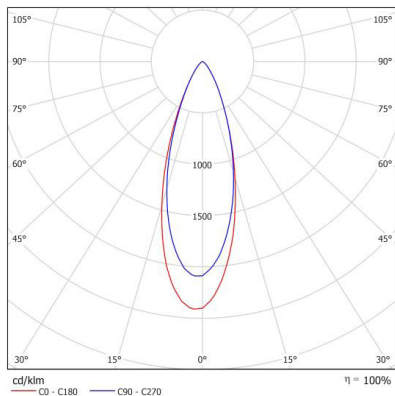

# CLOUD GU10 W/SNOOT

- FEATURES:**
- Australian designed & manufactured architectural recessed low glare accent downlight
  - LED lamp / PAR16 LED GU10 240V, offers various lamp options
  - 359° rotation, 35° tilt adjustment
  - Lumen options up to 750lm
  - No remote driver required
  - Dimmable
  - COB / 12V MR16 versions available
  - Serviceable IP20 downlight
  - Ideal for residential / hospitality / gallery / museum & commercial applications
  - IES files available on request

**TRIM COLOURS:**

	Black	-2	Inner standard as Black
	White	-3	
	White	-3-3	
	Silver	-6	
	Custom	-5	

**35 DEGREE**

CODE	LAMP TYPE	WATTAGE	LUMENS	COLOUR TEMP	BEAM ANGLE	DIMENSIONS
CLD11-Snoot	PAR16	1x 8.5W	660/700/750	2700K/3000K/4000K	35°	UNO 165mm diameter cutout - 150mm diameter
CLD12-Snoot	PAR16	2x 8.5W	660/700/750	2700K/3000K/4000K	35°	DUO 165mm x 265mm cutout - 115mm x 210mm
CLD13-Snoot	PAR16	3x 8.5W	660/700/750	2700K/3000K/4000K	35°	TRIO 165mm x 370mm cutout - 115mm x 310mm