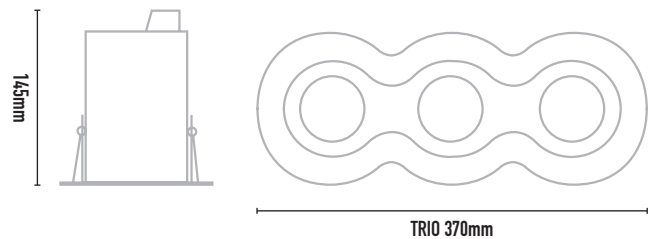

# CLOUD GU10 W/SNOOT

- FEATURES:**
- Australian designed & manufactured architectural recessed low glare accent downlight
  - LED lamp / PAR16 LED GU10 240V, offers various lamp options
  - 359° rotation, 35° tilt adjustment
  - Lumen options up to 750lm
  - No remote driver required
  - Dimmable
  - COB / 12V MR16 versions available
  - Serviceable IP20 downlight
  - Ideal for residential / hospitality / gallery / museum & commercial applications
  - IES files available on request

**TRIM COLOURS:**

	Black	-2	Inner standard as Black
	White	-3	
	White	-3-3	
	Silver	-6	
	Custom	-5	

**35 DEGREE**

CODE	LAMP TYPE	WATTAGE	LUMENS	COLOUR TEMP	BEAM ANGLE	DIMENSIONS
CLD11-Snoot	PAR16	1x 8.5W	660/700/750	2700K/3000K/4000K	35°	UNO 165mm diameter cutout - 150mm diameter
CLD12-Snoot	PAR16	2x 8.5W	660/700/750	2700K/3000K/4000K	35°	DUO 165mm x 265mm cutout - 115mm x 210mm
CLD13-Snoot	PAR16	3x 8.5W	660/700/750	2700K/3000K/4000K	35°	TRIO 165mm x 370mm cutout - 115mm x 310mm