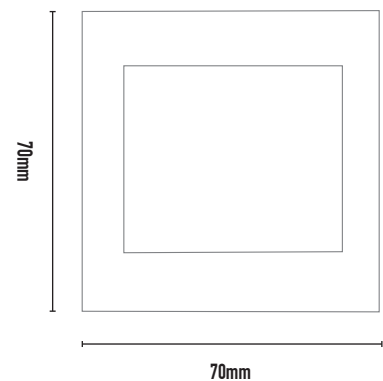

STEPLIGHT – LEDSTLGL

- FEATURES:**
- Australian designed & manufactured
 - Mini square diffused walllight
 - Aluminium & steel housing
 - Control gear max 700mA remote [86459212]
 - Ideal for residential, hospitality and commercial applications

COLOURS:

	Black	-2
	White	-3
	Silver	-6
	Custom	-5

CODE	WATTAGE	LAMP TYPE	DIMENSIONS
LEDSTLGL	2.2W	3K LED 200 lumens	70mm x 70mm - 65mm x 65mm cut out