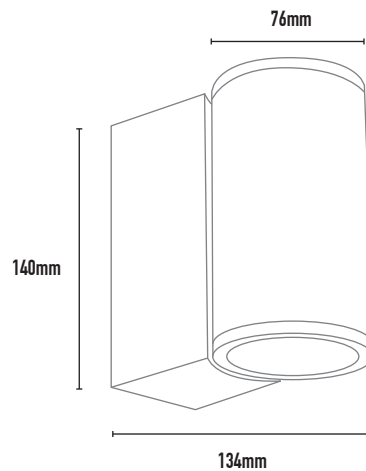

MINI ARCADE LED WALL

- FEATURES:**
- Wall mounted up & down light IP54 (MS9002-3K24)
 - Up or down only version (MS9001-3K25)
 - Die cast aluminium body
 - Toughened clear glass
 - Powder coated for exterior use
 - Accent lighting for building facades
 - Ideal for residential, hospitality and commercial applications

COLOURS:

	Black	-2
	White	-3
	Silver	-6

CODE	WATTAGE	LAMP TYPE	DIMENSIONS
MS9002-3K24	2 x 6W	3000K LED	140mm height x 76mm diameter x 134mm from wall
MS9001-3K25	1 x 3W	3000K LED	140mm length x 76mm diameter x 134mm from wall