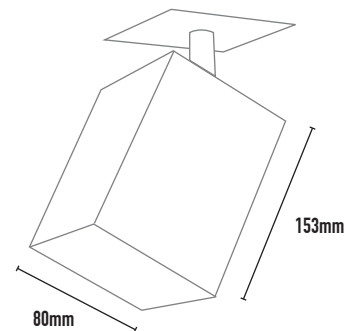

- COLOURS:**
- Black -2
  - White -3
  - Silver -6
  - Custom -5

CODE	WATTAGE	LAMP TYPE	DIMENSIONS
MBT1133	9W	LED GU10 240V	153mm x 80mm x 80mm – 80mm x 80mm ceiling mount