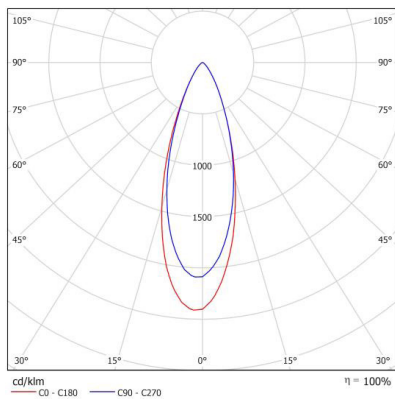

**35 DEGREE**

| CODE   | LAMP TYPE | WATTAGE | LUMENS      | COLOUR TEMP       | BEAM ANGLE | CRI      | DIMENSIONS   |
|--------|-----------|---------|-------------|-------------------|------------|----------|--|
| MBS117 | PAR16     | 8.5W    | 660/670/680 | 2700K/3000K/4000K | 35°        | 80/90/90 | 153mm x 80mm x 80mm –<br>80mm x 80mm ceiling mount |