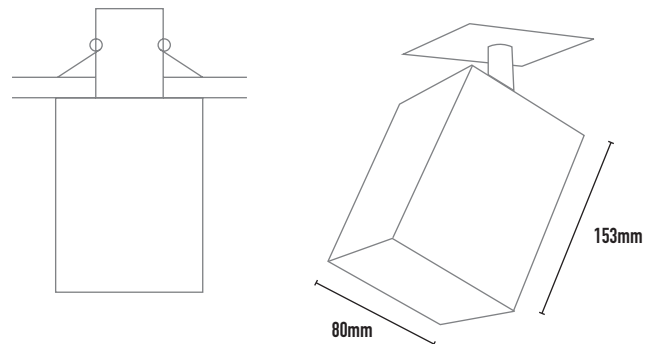

# MONDO BLOK RAKE GU10

- FEATURES:**
- Australian designed & manufactured surface mounted low glare accent downlight
  - Extruded aluminium body
  - Quick install mousetrap springs no visible fixings
  - LED lamp / PAR16 LED GU10 240V, offers various lamp options
  - Adjustable downlight
  - Lumen options up to 750lm
  - No remote driver required
  - Dimmable
  - COB / 12V MR16 versions available
  - Serviceable IP20 downlight
  - Ideal for residential / hospitality / gallery / museum & commercial applications
  - IES files available on request

- COLOURS:**
- Black -2
  - White -3
  - White -3 / White -3
  - Silver -6
  - Custom -5

- ACCESSORIES:**
- Deco glass filter holder (CHL)
  - Frosted glass 30mm (FG)
  - Deco colour glass 50mm (DG)
  - Honeycomb filter (AL 20)

**35 DEGREE**

| CODE   | LAMP TYPE | WATTAGE | LUMENS      | COLOUR TEMP       | BEAM ANGLE | CRI      | DIMENSIONS   |
|--------|-----------|---------|-------------|-------------------|------------|----------|--|
| MBS117 | PAR16     | 8.5W    | 660/670/680 | 2700K/3000K/4000K | 35°        | 80/90/90 | 153mm x 80mm x 80mm –<br>80mm x 80mm ceiling mount |